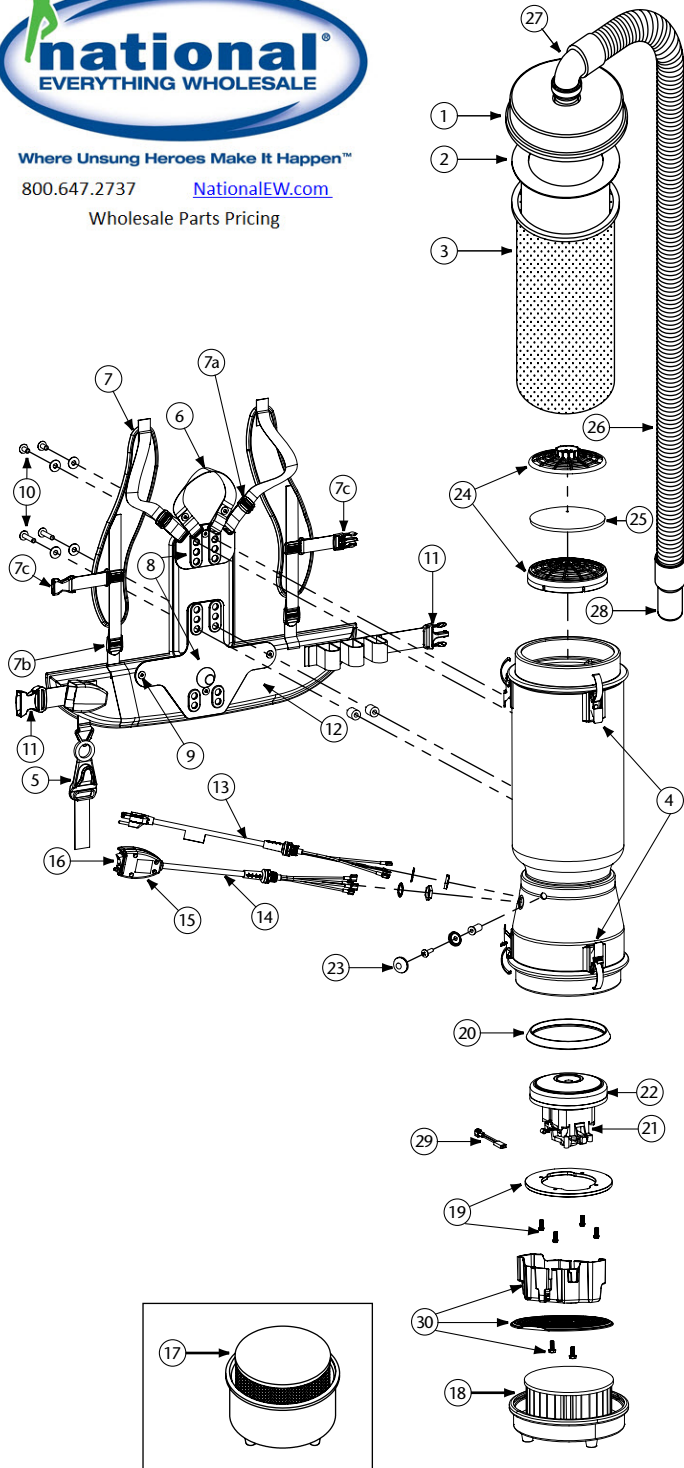

Where Unsung Heroes Make It Happen™

800.647.2737 NationalEW.com

Wholesale Parts Pricing

No.	Product Name	Qty	List Price
1	104276 Latch Cap w/Cuff (Black)	1 ea.	\$ 38.69
2	100291 Intercept Micro Filter	10/pk	31.10
3	100565 Micro Cloth Filter	1 ea.	29.60
4	100286 Top or Bottom Cap Latch Set: 3 Latches, 3 Locks w/6 Fastening Rivets, 6 Washers	1 set	28.35
5	102604 Cord Holder	1 ea.	8.77
6	101737 Carry Handle w/Rivet and Washer Set	1 set	8.54
7	100356 Shoulder Strap Assembly (includes: #7a, 7b, 7c)	1 set	17.05
7a	100358 Shoulder Strap Plastic Adjustment (Top)	1 ea.	.99
7b	100357 Shoulder Strap Plastic Adjustment (Bottom)	1 ea.	.99
7c	103627 Sternum Strap Buckles (Latch and Keeper)	1 set	2.10
8	105046 Backplate (includes: #9)	1 ea.	26.24
9	100375 Barrel Nut Connection Set for Backplate (Replacement)	1 set	5.90
10	100374 Backplate Connection Set: 4 Screws w/Washers, Stand Offs	1 set	13.11
11	106719 Waist Belt Keeper and Latch	1 ea.	11.89
12	100359 Waist Belt (includes: #11)	1 ea.	39.34
	100354 Strap Assembly Complete (includes: #7, 12)	1 set	52.47
	103166 Backplate System Complete (includes: #5, 6, 7, 8, 10, 12)	1 set	65.58
13	100641 Power Cord Assembly Complete	1 set	19.03
14	101610 Switch Cord Assembly 120V (includes: #14, 15, 16)	1 set	36.73
	101714 Switch Cord w/Crimps	1 ea.	16.28
	101716 18" Switch Cord Assembly Complete 120V	1 set	39.34
15	101472 Switch Box w/Velcro and New Lamb Switch	1 set	23.60
	106287 Switch Box w/Velcro and Screws	1 ea.	17.61
16	106066 On/Off Switch (must use with #106287)	1 ea.	7.14
17	104275 ULPA Filter Assembly Complete w/Bottom Cap (100280, 100282)	1 set	314.48
18	104274 HEPA Filter Assembly Complete w/Bottom Cap (100277, 100279)	1 set	242.64
19	100335 Motor Compression Ring w/Screws	1 set	11.15
	100378 Compression Ring Screw Set: 4 Screws	1 set	2.95
20	100014 Tetraseal	1 ea.	11.81
21	105697 Carbon Brush Set (Domel Motor)	1 set	20.98
	100424 Carbon Brush Set (Ametek Motor) (116311-00)	1 set	20.98
	106904 Carbon Brush Set (Ametek Motor) (122157-00)	1 set	20.98
22	100422 Motor/Fan (120 V) w/Crimps (Ametek Motor)	1 ea.	88.67
	100380 Motor Crimp Set: 4 female, 4 Male and a Ground Crimp Connector	1 set	10.49
	100379 Motor Ground, Wire Clamp Set w/Screws	1 set	5.90
23	100368 Motor Mounting System Set: 3 Well Nuts, 3 Bolts, 3 Washers, 3 Covers	1 set	13.11
24	100030 Dome Filter w/Foam Media	1 ea.	7.88
25	100343 Foam Filter Media for Dome Filter	1 ea.	1.32
26	103048 Static-Dissipating Hose w/Cuffs (Black)	1 ea.	24.93
27	101928 Replacement Double Swivel Elbow Cuff (Black)	1 ea.	9.06
28	100694 Replacement Swivel Cuff (Black) 1½"	1 ea.	5.39
29	107294 Thermal Protector	1 ea.	14.39
30	105044 Motor Shroud/Diffuser w/Screw Set: 2 Screws	1 set	22.48
	101678 50' Extension Cord (Not Shown)	1 ea.	32.60