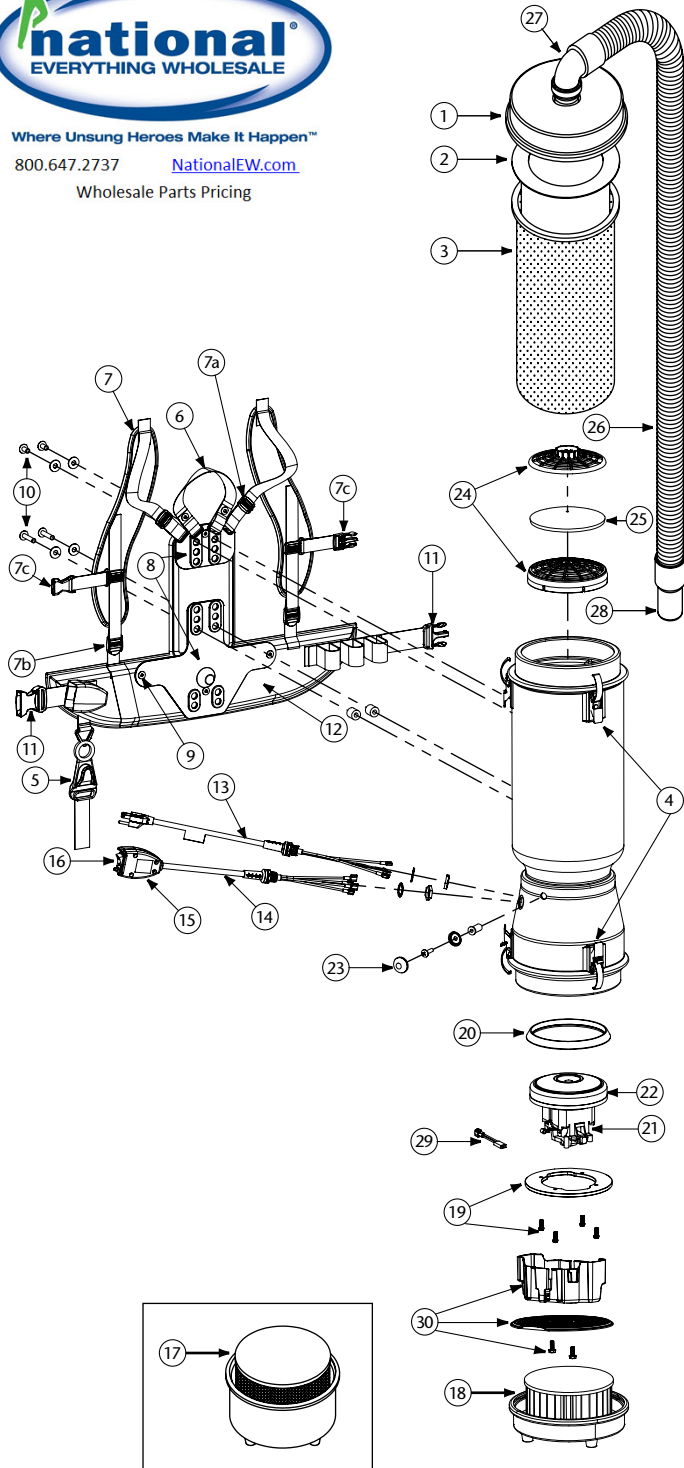

Where Unsung Heroes Make It Happen™

800.647.2737 [NationalEW.com](http://NationalEW.com)

Wholesale Parts Pricing

No.	Product Name	Qty	List Price
1	104276 Latch Cap w/Cuff (Black)	1 ea.	\$ 38.69
2	100291 Intercept Micro Filter	10/pk	31.10
3	100565 Micro Cloth Filter	1 ea.	29.60
4	100286 Top or Bottom Cap Latch Set: 3 Latches, 3 Locks w/6 Fastening Rivets, 6 Washers	1 set	28.35
5	102604 Cord Holder	1 ea.	8.77
6	101737 Carry Handle w/Rivet and Washer Set	1 set	8.54
7	100356 Shoulder Strap Assembly (includes: #7a, 7b, 7c)	1 set	17.05
7a	100358 Shoulder Strap Plastic Adjustment (Top)	1 ea.	.99
7b	100357 Shoulder Strap Plastic Adjustment (Bottom)	1 ea.	.99
7c	103627 Sternum Strap Buckles (Latch and Keeper)	1 set	2.10
8	105046 Backplate (includes: #9)	1 ea.	26.24
9	100375 Barrel Nut Connection Set for Backplate (Replacement)	1 set	5.90
10	100374 Backplate Connection Set: 4 Screws w/Washers, Stand Offs	1 set	13.11
11	106719 Waist Belt Keeper and Latch	1 ea.	11.89
12	100359 Waist Belt (includes: #11)	1 ea.	39.34
	100354 Strap Assembly Complete (includes: #7, 12)	1 set	52.47
	103166 Backplate System Complete (includes: #5, 6, 7, 8, 10, 12)	1 set	65.58
13	100641 Power Cord Assembly Complete	1 set	19.03
14	101610 Switch Cord Assembly 120V (includes: #14, 15, 16)	1 set	36.73
	101714 Switch Cord w/Crimps	1 ea.	16.28
	101716 18" Switch Cord Assembly Complete 120V	1 set	39.34
15	101472 Switch Box w/Velcro and New Lamb Switch	1 set	23.60
	106287 Switch Box w/Velcro and Screws	1 ea.	17.61
16	106066 On/Off Switch (must use with #106287)	1 ea.	7.14
17	104275 ULPA Filter Assembly Complete w/Bottom Cap (100280, 100282)	1 set	314.48
18	104274 HEPA Filter Assembly Complete w/Bottom Cap (100277, 100279)	1 set	242.64
19	100335 Motor Compression Ring w/Screws	1 set	11.15
	100378 Compression Ring Screw Set: 4 Screws	1 set	2.95
20	100014 Tetraseal	1 ea.	11.81
21	105697 Carbon Brush Set (Domel Motor)	1 set	20.98
	100424 Carbon Brush Set (Ametek Motor) (116311-00)	1 set	20.98
	106904 Carbon Brush Set (Ametek Motor) (122157-00)	1 set	20.98
22	100422 Motor/Fan (120 V) w/Crimps (Ametek Motor)	1 ea.	88.67
	100380 Motor Crimp Set: 4 female, 4 Male and a Ground Crimp Connector	1 set	10.49
	100379 Motor Ground, Wire Clamp Set w/Screws	1 set	5.90
23	100368 Motor Mounting System Set: 3 Well Nuts, 3 Bolts, 3 Washers, 3 Covers	1 set	13.11
24	100030 Dome Filter w/Foam Media	1 ea.	7.88
25	100343 Foam Filter Media for Dome Filter	1 ea.	1.32
26	103048 Static-Dissipating Hose w/Cuffs (Black)	1 ea.	24.93
27	101928 Replacement Double Swivel Elbow Cuff (Black)	1 ea.	9.06
28	100694 Replacement Swivel Cuff (Black) 1½"	1 ea.	5.39
29	107294 Thermal Protector	1 ea.	14.39
30	105044 Motor Shroud/Diffuser w/Screw Set: 2 Screws	1 set	22.48
	101678 50' Extension Cord (Not Shown)	1 ea.	32.60