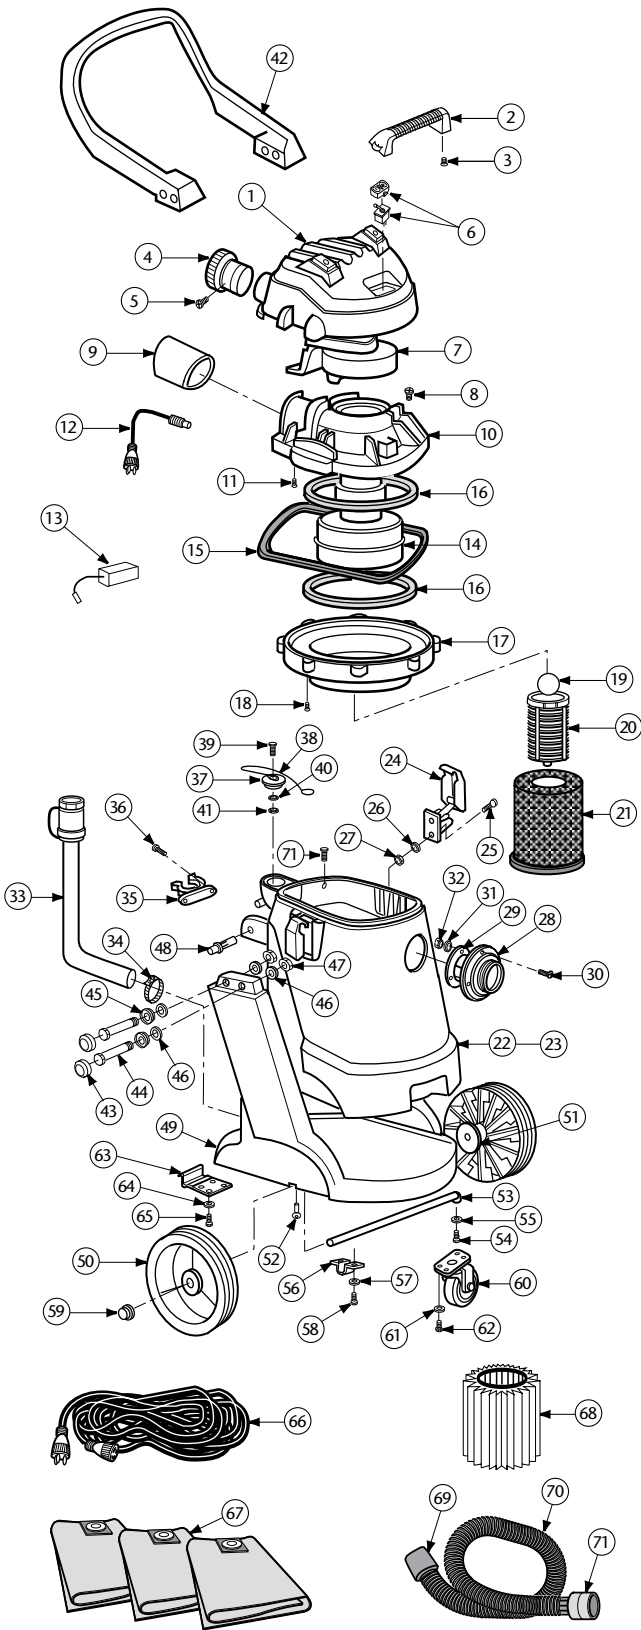

PROGUARD 15/20 PARTS

No.	Product Name	Qty	List Price
1	510097 Motor Cover Assembly (ProGuard 15 only)	1 ea.	\$ 11.66
	510104 Motor Cover Assembly (ProGuard 20 only)	1 ea.	18.95
2	830565-2 Handle Motor Cover	1 ea.	2.31
3	820563-4 Screw Type AB #10 x 3/4"	1 ea.	.05
4	833600 Diffuser Assembly	1 ea.	3.83
5	820563-4 Screw Type AB #10 x 3/4"	1 ea.	.05
6	510127 Switch Assembly	1 ea.	1.84
7	831651 Motor Exhaust Duct	1 ea.	6.04
8	826453-2 Screw 10-32 X 3/4"	1 ea.	.16
9	830609 Exhaust Foam Pad	1 ea.	1.47
10	831653-3 Lid	1 ea.	11.13
11	820563-4 Screw Type AB #10 x 3/4"	1 ea.	.05
12	833417 Power Cord Assembly	1 ea.	21.74
13	822374-8 Carbon Brush Set	1 set	4.88
14	831567 Motor Assembly Complete	1 ea.	83.21
15	833518 Gasket Lid	1 ea.	8.93
16	827415 Gasket Motor	1 ea.	4.36
17	831659 Collector Assembly	1 ea.	9.19
18	820563-4 Screw Type AB #10 x 3/4"	1 ea.	.05
19	833778 Ball Float	1 ea.	1.21
20	830101-1 Filter Cage	1 ea.	2.73
21	107177 Wet Filter	1 ea.	25.15
22	833603 Tank, 20 Gallon (ProGuard 20 only)	1 ea.	183.23
23	833602 Tank, 15 Gallon (ProGuard 15 only)	1 ea.	166.43
24	833424-1 Drum Latch	1 ea.	4.94
25	833492-1 Screw 10-32 X 3/4"	1 ea.	1.00
26	833493 Washer (13/64 ID) #10	1 ea.	.05
27	161255-8 Nut Lock #10	1 ea.	.32
28	833425 Tank Inlet Adapter	1 ea.	2.21
29	833426 Gasket Inlet Adapter	1 ea.	.89
30	833492 Screw 10-32 X 1 1/4"	1 ea.	.37
31	833493 Washer (13/64 ID) #10	1 ea.	.05
32	161255-8 Nut Lock #10	1 ea.	.32
33	833451 Hose Drain Assembly 30" (includes #34)	1 ea.	22.00
34	833452 Hose Clamp	1 ea.	3.41
35	826881 Hose Clip	1 ea.	1.10
36	808872-2 Screw 10-32 X 1 1/4"	1 ea.	.07
37	833449 Cap Rubber Drum Pour Spout	1 ea.	4.36
38	833450 Pour Spout Cable Lanyard	1 ea.	3.89
39	833492 Screw 10-32 X 1 1/4"	1 ea.	.37
40	833493 Washer (13/64 ID) #10	1 ea.	.05
	833492-1 Screw 10-32 x 3/4" (not pictured)	1 ea.	1.00
41	161255-8 Nut Lock #10	1 ea.	.32
42	833465 Handle, Cart Base	1 ea.	60.85
43	100371 Cap	1 ea.	.68
44	832397-1 Screw Hex 3/8-16 X 3 3/4"	1 ea.	4.41
45	833779 Cap Retainer	1 ea.	.47
46	805557-1 Washer 13/32 ID	1 ea.	.05
47	161255-2 Nut Lock 3/8-16	1 ea.	.16
48	833454 Bushing, Drum Hinge	1 ea.	1.26
49	833456 Base, Cart	1 ea.	179.03
50	833459 Wheel 10"	1 ea.	13.60
51	833460 Wheel Spacer	1 ea.	.58
52	833662 Thumb Screw	1 ea.	.79
53	831024-3 Axle	1 ea.	4.52
54	805466-3 Screw Hex HD 5/16-18 X 5/8"	1 ea.	.26
55	140755-12 Lock Washer Ext 5/16"	1 ea.	.05
56	833461 Axle Bracket	1 ea.	1.63
57	140755-12 Lock Washer Ext 5/16"	1 ea.	.05
58	805466-3 Screw Hex HD 5/16-18 X 5/8"	1 ea.	.26
59	813836-1 Nut Washer Cap	1 ea.	.53
60	833462 Caster 4" w/Bearings	1 ea.	16.85
61	140755-12 Lock Washer Ext 5/16"	1 ea.	.05
62	805466-3 Screw Hex HD 5/16-18 X 5/8"	1 ea.	.26
63	833463 Plate Pedal Lock	1 ea.	6.67
64	140755-12 Lock Washer Ext 5/16"	1 ea.	.05
65	805466-3 Screw Hex HD 5/16-18 X 5/8"	1 ea.	.26
66	833432 50' Extension Cord	1 ea.	60.64
67	107180 Intercept Micro Filter	3/pk	35.34
68	107175 Qwik Lock Fine Dust Filter	1 ea.	25.15
69	831577 Swivel Hose Cuff 1 1/2"	1 ea.	2.42
70	107198 Hose Assembly	1 ea.	41.84
71	833587 Locking Ring Cuff	1 ea.	8.03