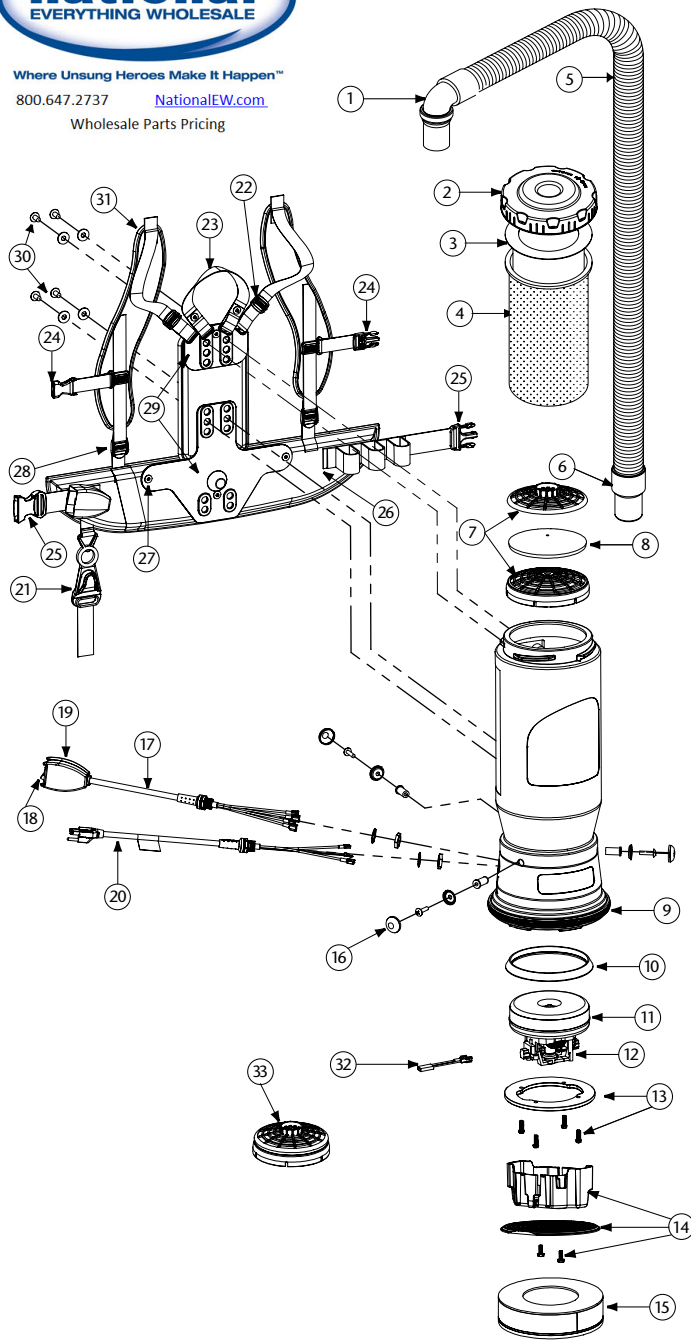

Where Unsung Heroes Make It Happen™
800.647.2737 NationalEW.com
Wholesale Parts Pricing

SUPER QUARTERVAC HEPA PARTS

No.	Product Name	Qty	List Price
1	101928 Replacement Double Swivel Elbow Cuff (Black) 1 1/2"	1 ea.	\$ 9.06
2	106073 Twist Cap (Purple)	1 ea.	28.85
3	100431 Intercept Micro Filter	10/pk	15.60
4	100564 Micro Cloth Filter	1 ea.	24.45
5	103048 Static-Dissipating Hose (Black) w/Cuffs 1 1/2"	1 ea.	24.93
6	100694 Replacement Swivel Cuff (Black) 1 1/2"	1 ea.	5.39
7	100030 Dome Filter w/Foam Media	1 ea.	7.88
8	100343 Foam Filter Media for Dome Filter	1 ea.	1.32
	101220 High Filtration Disk (optional)	2/pk	10.59
9	100586 Bottom Bumper	1 set	7.22
10	100014 Tetraseal	1 ea.	11.81
11	105162 Motor/Fan (120 V) w/Crimps	1 ea.	118.24
	100379 Motor Ground Wire Clamp Set w/Screws	1 set	5.90
	100380 Motor Crimp Set: 4 Female, 4 Male, Ground Crimp Connector	1 set	10.49
12	105164 Carbon Brush Set (Domel)	1 set	20.98
	101720 Carbon Brush Set (Ametek)	1 set	20.98
13	100335 Motor Compression Ring w/Screws	1 set	11.15
	100378 Compression Ring Screws: 4 Screws	1 set	2.95
14	105044 Motor Shroud/Diffuser w/Screw Set: 2 Screws	1 set	22.48
15	105800 Sound Muffler	1 ea.	28.97
16	100368 Motor Mounting System Set: 3 Well Nuts, 3 Bolts, 3 Washers, 3 Covers	1 set	13.11
17	101714 Switch Cord w/Crimps	1 set	16.28
	101610 Switch Cord Assembly (includes: #17, 18, 19)	1 ea.	36.73
18	106066 On/Off Switch (must use with #106287)	1 ea.	7.14
19	101472 Switch Box w/Velcro and New Lamb Switch	1 set	23.60
	106287 Switch Box w/Velcro and Screws	1 ea.	17.61
20	100641 Power Cord Assembly	1 set	19.03
21	102604 Cord Holder	1 ea.	8.77
22	100358 Shoulder Strap Plastic Adjustment Buckle (Top)	1 ea.	.99
23	101737 Carry Handle w/Rivet and Washer Set	1 set	8.54
24	103627 Sternum Strap Buckles (Latch and Keeper)	1 set	2.10
25	106719 Waist Belt Keeper and Latch	1 ea.	11.89
26	100359 Waist Belt (includes: #25)	1 ea.	39.34
27	100375 Barrel Nut Connection Set for Backplate (Replacement)	1 set	5.90
28	100357 Shoulder Strap Plastic Adjustment Buckle (Bottom)	1 ea.	.99
29	105046 Backplate (includes: #27)	1 ea.	26.24
	103166 Backplate System Complete (includes: #21, 23, 26, 29, 30, 31)	1 set	65.58
30	100716 Backplate (Black) Connection Set: 4 Screws w/Washers	1 set	13.11
31	100356 Shoulder Strap Assembly (includes: #22, 24, 28)	1 set	17.05
	100354 Strap Assembly Complete (includes: #26, 31)	1 set	52.47
32	107294 Thermal Protector	1 ea.	14.39
33	106526 Replacement HEPA Dome Filter	1 ea.	11.54
	101678 50' Extension Cord (Not Shown)	1 ea.	32.60