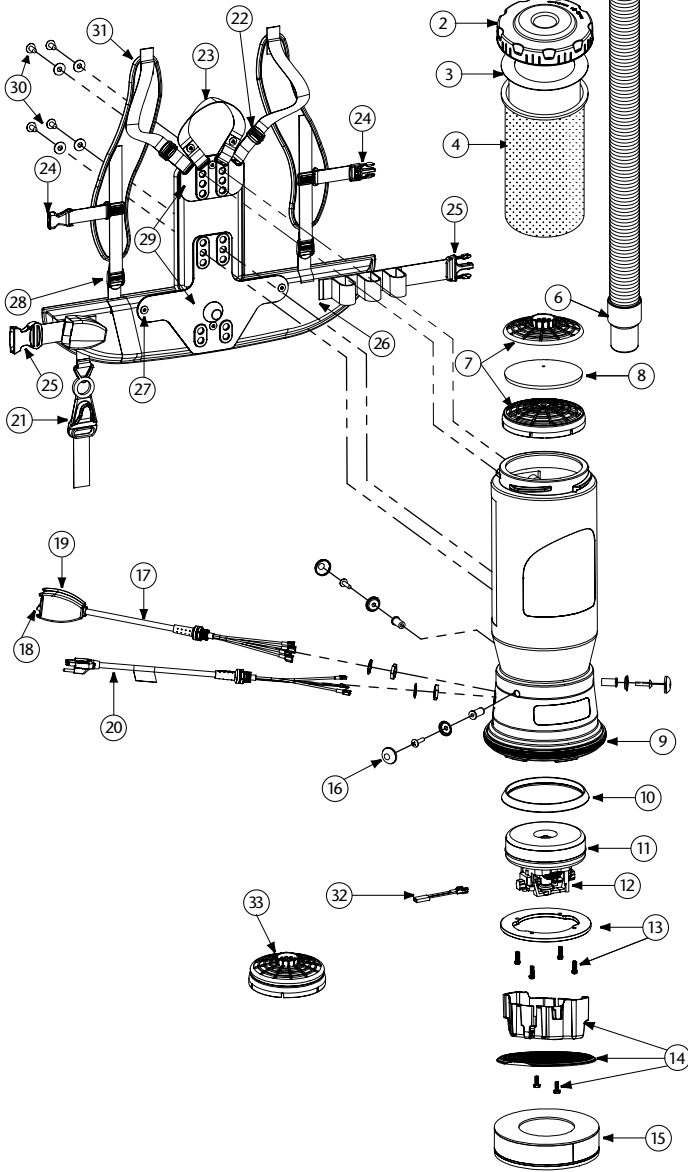

SUPER QUARTERVAC HEPA PARTS

Where Unsung Heroes Make It Happen™
800.647.2737 NationalEW.com
Wholesale Parts Pricing

No.	Product Name	Qty	List Price
1	101928 Replacement Double Swivel Elbow Cuff (Black) 1½"	1 ea.	\$ 9.06
2	106073 Twist Cap (Purple)	1 ea.	28.85
3	100431 Intercept Micro Filter	10/pk	15.60
4	100564 Micro Cloth Filter	1 ea.	24.45
5	103048 Static-Dissipating Hose (Black) w/Cuffs 1½"	1 ea.	24.93
6	100694 Replacement Swivel Cuff (Black) 1½"	1 ea.	5.39
7	100030 Dome Filter w/Foam Media	1 ea.	7.88
8	100343 Foam Filter Media for Dome Filter	1 ea.	1.32
	101220 High Filtration Disk (optional)	2/pk	10.59
9	100586 Bottom Bumper	1 set	7.22
10	100014 Tetraseal	1 ea.	11.81
11	105162 Motor/Fan (120 V) w/Crimps	1 ea.	118.24
	100379 Motor Ground Wire Clamp Set w/Screws	1 set	5.90
	100380 Motor Crimp Set: 4 Female, 4 Male, Ground Crimp Connector	1 set	10.49
12	105164 Carbon Brush Set (Domel)	1 set	20.98
	101720 Carbon Brush Set (Ametek)	1 set	20.98
13	100335 Motor Compression Ring w/Screws	1 set	11.15
	100378 Compression Ring Screws: 4 Screws	1 set	2.95
14	105044 Motor Shroud/Diffuser w/Screw Set: 2 Screws	1 set	22.48
15	105800 Sound Muffler	1 ea.	28.97
16	100368 Motor Mounting System Set: 3 Well Nuts, 3 Bolts, 3 Washers, 3 Covers	1 set	13.11
17	101714 Switch Cord w/Crimps	1 set	16.28
	101610 Switch Cord Assembly (includes: #17, 18, 19)	1 ea.	36.73
18	106066 On/Off Switch (must use with #106287)	1 ea.	7.14
19	101472 Switch Box w/Velcro and New Lamb Switch	1 set	23.60
	106287 Switch Box w/Velcro and Screws	1 ea.	17.61
20	100641 Power Cord Assembly	1 set	19.03
21	102604 Cord Holder	1 ea.	8.77
22	100358 Shoulder Strap Plastic Adjustment Buckle (Top)	1 ea.	.99
23	101737 Carry Handle w/Rivet and Washer Set	1 set	8.54
24	103627 Sternum Strap Buckles (Latch and Keeper)	1 set	2.10
25	106719 Waist Belt Keeper and Latch	1 ea.	11.89
26	100359 Waist Belt (includes: #25)	1 ea.	39.34
27	100375 Barrel Nut Connection Set for Backplate (Replacement)	1 set	5.90
28	100357 Shoulder Strap Plastic Adjustment Buckle (Bottom)	1 ea.	.99
29	105046 Backplate (includes: #27)	1 ea.	26.24
	103166 Backplate System Complete (includes: #21, 23, 26, 29, 30, 31)	1 set	65.58
30	100716 Backplate (Black) Connection Set: 4 Screws w/Washers	1 set	13.11
31	100356 Shoulder Strap Assembly (includes: #22, 24, 28)	1 set	17.05
	100354 Strap Assembly Complete (includes: #26, 31)	1 set	52.47
32	107294 Thermal Protector	1 ea.	14.39
33	106526 Replacement HEPA Dome Filter	1 ea.	11.54
	101678 50' Extension Cord (Not Shown)	1 ea.	32.60