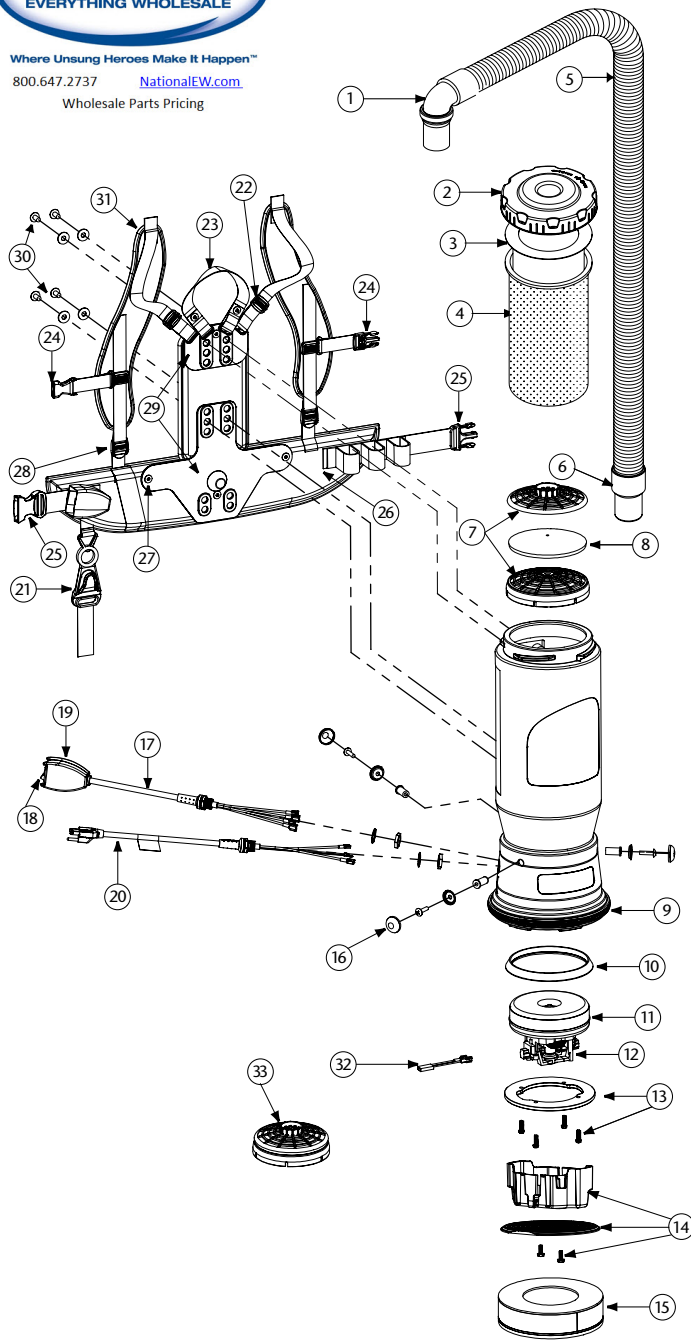

# SUPER QUARTERVAC HEPA PARTS

No.	Product Name	Qty	List Price
1	101928 Replacement Double Swivel Elbow Cuff (Black) 1 1/2"	1 ea.	\$ 9.06
2	106073 Twist Cap (Purple)	1 ea.	28.85
3	100431 Intercept Micro Filter	10/pk	15.60
4	100564 Micro Cloth Filter	1 ea.	24.45
5	103048 Static-Dissipating Hose (Black) w/Cuffs 1 1/2"	1 ea.	24.93
6	100694 Replacement Swivel Cuff (Black) 1 1/2"	1 ea.	5.39
7	100030 Dome Filter w/Foam Media	1 ea.	7.88
8	100343 Foam Filter Media for Dome Filter	1 ea.	1.32
	101220 High Filtration Disk (optional)	2/pk	10.59
9	100586 Bottom Bumper	1 set	7.22
10	100014 Tetraseal	1 ea.	11.81
11	105162 Motor/Fan (120 V) w/Crimps	1 ea.	118.24
	100379 Motor Ground Wire Clamp Set w/Screws	1 set	5.90
	100380 Motor Crimp Set: 4 Female, 4 Male, Ground Crimp Connector	1 set	10.49
12	105164 Carbon Brush Set (Domel)	1 set	20.98
	101720 Carbon Brush Set (Ametek)	1 set	20.98
13	100335 Motor Compression Ring w/Screws	1 set	11.15
	100378 Compression Ring Screws: 4 Screws	1 set	2.95
14	105044 Motor Shroud/Diffuser w/Screw Set: 2 Screws	1 set	22.48
15	105800 Sound Muffler	1 ea.	28.97
16	100368 Motor Mounting System Set: 3 Well Nuts, 3 Bolts, 3 Washers, 3 Covers	1 set	13.11
17	101714 Switch Cord w/Crimps	1 set	16.28
	101610 Switch Cord Assembly (includes: #17, 18, 19)	1 ea.	36.73
18	106066 On/Off Switch (must use with #106287)	1 ea.	7.14
19	101472 Switch Box w/Velcro and New Lamb Switch	1 set	23.60
	106287 Switch Box w/Velcro and Screws	1 ea.	17.61
20	100641 Power Cord Assembly	1 set	19.03
21	102604 Cord Holder	1 ea.	8.77
22	100358 Shoulder Strap Plastic Adjustment Buckle (Top)	1 ea.	.99
23	101737 Carry Handle w/Rivet and Washer Set	1 set	8.54
24	103627 Sternum Strap Buckles (Latch and Keeper)	1 set	2.10
25	106719 Waist Belt Keeper and Latch	1 ea.	11.89
26	100359 Waist Belt (includes: #25)	1 ea.	39.34
27	100375 Barrel Nut Connection Set for Backplate (Replacement)	1 set	5.90
28	100357 Shoulder Strap Plastic Adjustment Buckle (Bottom)	1 ea.	.99
29	105046 Backplate (includes: #27)	1 ea.	26.24
	103166 Backplate System Complete (includes: #21, 23, 26, 29, 30, 31)	1 set	65.58
30	100716 Backplate (Black) Connection Set: 4 Screws w/Washers	1 set	13.11
31	100356 Shoulder Strap Assembly (includes: #22, 24, 28)	1 set	17.05
	100354 Strap Assembly Complete (includes: #26, 31)	1 set	52.47
32	107294 Thermal Protector	1 ea.	14.39
33	106526 Replacement HEPA Dome Filter	1 ea.	11.54
	101678 50' Extension Cord (Not Shown)	1 ea.	32.60