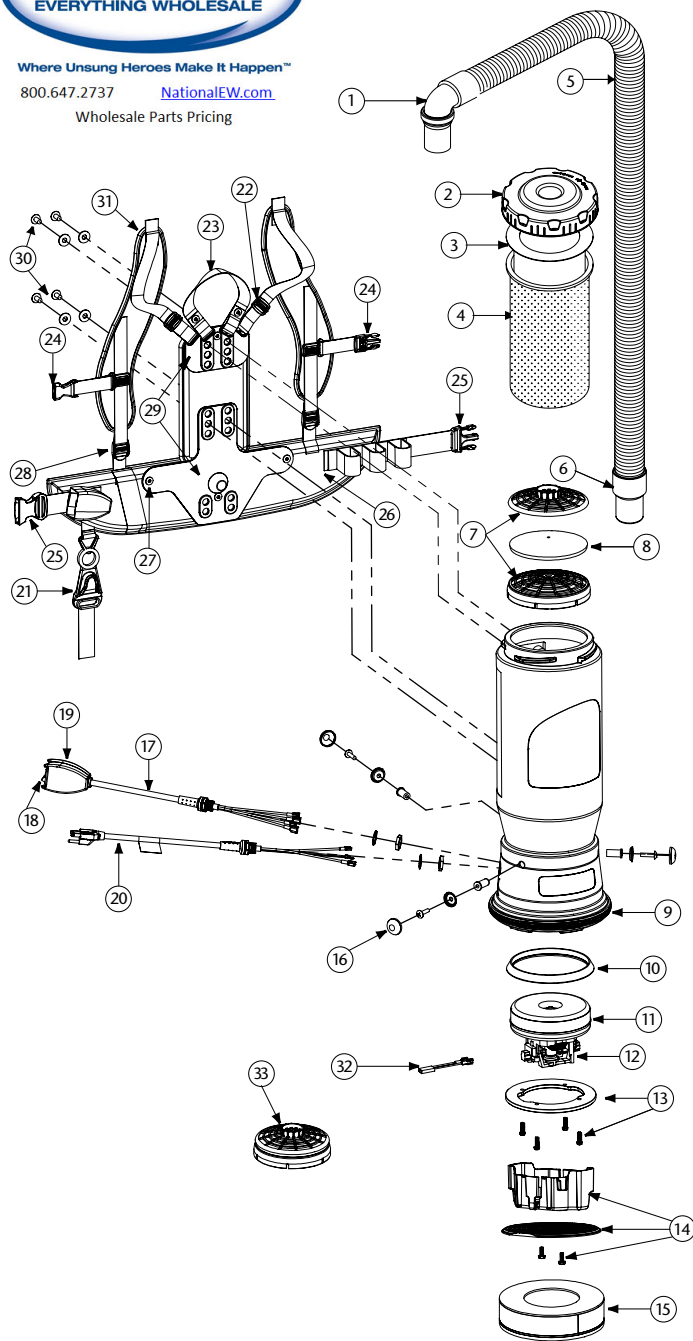

Where Unsung Heroes Make It Happen™
 800.647.2737 NationalFW.com
 Wholesale Parts Pricing

SUPER QUARTERVAC HEPA PARTS

No.	Product Name	Qty	List Price
1	101928 Replacement Double Swivel Elbow Cuff (Black) 1 1/2"	1 ea.	\$ 9.06
2	106073 Twist Cap (Purple)	1 ea.	28.85
3	100431 Intercept Micro Filter	10/pk	15.60
4	100564 Micro Cloth Filter	1 ea.	24.45
5	103048 Static-Dissipating Hose (Black) w/Cuffs 1 1/2"	1 ea.	24.93
6	100694 Replacement Swivel Cuff (Black) 1 1/2"	1 ea.	5.39
7	100030 Dome Filter w/Foam Media	1 ea.	7.88
8	100343 Foam Filter Media for Dome Filter	1 ea.	1.32
	101220 High Filtration Disk (optional)	2/pk	10.59
9	100586 Bottom Bumper	1 set	7.22
10	100014 Tetraseal	1 ea.	11.81
11	105162 Motor/Fan (120 V) w/Crimps	1 ea.	118.24
	100379 Motor Ground Wire Clamp Set w/Screws	1 set	5.90
	100380 Motor Crimp Set: 4 Female, 4 Male, Ground Crimp Connector	1 set	10.49
12	105164 Carbon Brush Set (Domel)	1 set	20.98
	101720 Carbon Brush Set (Ametek)	1 set	20.98
13	100335 Motor Compression Ring w/Screws	1 set	11.15
	100378 Compression Ring Screws: 4 Screws	1 set	2.95
14	105044 Motor Shroud/Diffuser w/Screw Set: 2 Screws	1 set	22.48
15	105800 Sound Muffler	1 ea.	28.97
16	100368 Motor Mounting System Set: 3 Well Nuts, 3 Bolts, 3 Washers, 3 Covers	1 set	13.11
17	101714 Switch Cord w/Crimps	1 set	16.28
	101610 Switch Cord Assembly (includes: #17, 18, 19)	1 ea.	36.73
18	106066 On/Off Switch (must use with #106287)	1 ea.	7.14
19	101472 Switch Box w/Velcro and New Lamb Switch	1 set	23.60
	106287 Switch Box w/Velcro and Screws	1 ea.	17.61
20	100641 Power Cord Assembly	1 set	19.03
21	102604 Cord Holder	1 ea.	8.77
22	100358 Shoulder Strap Plastic Adjustment Buckle (Top)	1 ea.	.99
23	101737 Carry Handle w/Rivet and Washer Set	1 set	8.54
24	103627 Sternum Strap Buckles (Latch and Keeper)	1 set	2.10
25	106719 Waist Belt Keeper and Latch	1 ea.	11.89
26	100359 Waist Belt (includes: #25)	1 ea.	39.34
27	100375 Barrel Nut Connection Set for Backplate (Replacement)	1 set	5.90
28	100357 Shoulder Strap Plastic Adjustment Buckle (Bottom)	1 ea.	.99
29	105046 Backplate (includes: #27)	1 ea.	26.24
	103166 Backplate System Complete (includes: #21, 23, 26, 29, 30, 31)	1 set	65.58
30	100716 Backplate (Black) Connection Set: 4 Screws w/Washers	1 set	13.11
31	100356 Shoulder Strap Assembly (includes: #22, 24, 28)	1 set	17.05
	100354 Strap Assembly Complete (includes: #26, 31)	1 set	52.47
32	107294 Thermal Protector	1 ea.	14.39
33	106526 Replacement HEPA Dome Filter	1 ea.	11.54
	101678 50' Extension Cord (Not Shown)	1 ea.	32.60