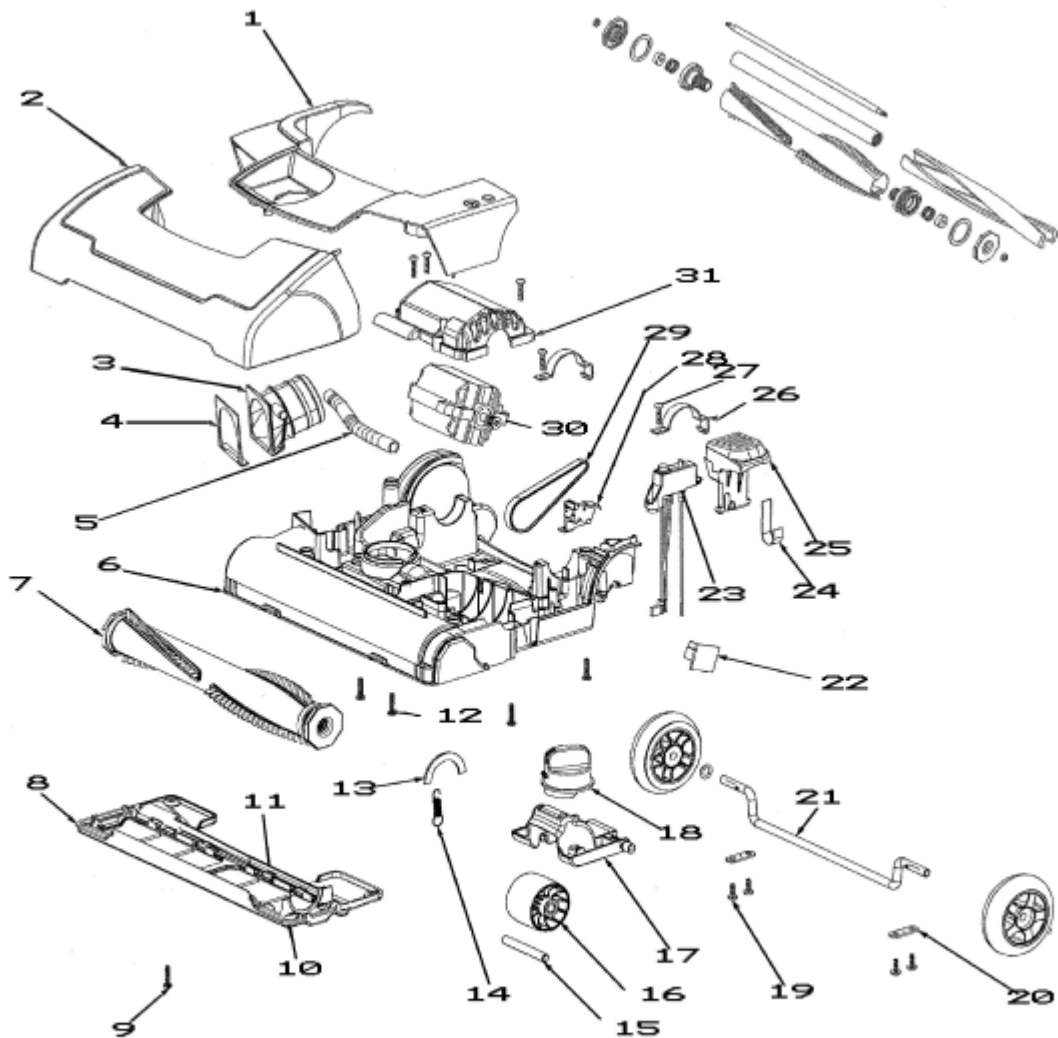

Commercial Upright

Base & Hood - SC9180A

Base & Hood - SC9180A

Ref #	Part	Description	Comments	Qty
1	63862	HOOD ASSEMBLY - PACKAGED		
2	63863	GUARD, CARRIER & GRPHCS-P		
3	77134A-119N	ADAPTER - BASE		
4	77130	GASKET - ADAPTER		
5	77822	TUBE - COOLING		
6	63857	BASE ASSEMBLY - PACKAGED		
7	63858	BRUSHROLL - CARTONED		
	53158	LOCKNUTS-PKG 10 (49175		
	76995	END CAP		
	77124	WASHER - FELT		
	53114	DIST BRG/PKG 6		
	76994	SHAFT - DISTURBULATOR		
	76993	PULLEY		
	76992	TUBE - INNER		
	76991	TUBE - DISTURBULATOR		
	63859	BRISTLE STRIPS - PACKAGED		
	76996	RETAINER - BEARING		
	53115	TOL RINGS-PKG10		
	78749	FOAM STRIP		
8	77118	SOLEPLATE ASSEMBLY		
9	54669-6	SCREW PACKAGE		
10	78580	GASKET - SOLEPLATE		
11	78907	GASKET - SOLEPLATE REAR		
12	53238-27	SCREW PKG		
13	77129	FELT - SOLEPLATE		
14	54943	SPRING PKG-10		
15	77411	FRONT AXLE		
16	77117-355N	FRONT WHEEL W/IN MOLD BUS		
17	77116-355N	WHEEL - CARRIAGE		
18	77114-380N	KNOB - HEIGHT ADJUSTMENT		
19	53238-11	SCREW PKG (EW312-10T8		
20	53201	CLAMPS-PKG 10 (55535-2		
21	63860	REAR WHEEL & AXLE ASSEMBL		
22	78652	VULCANIZED PAPER - MICROS		
23	78290SV	RETAINER ASSEMBLY		
24	77136	SPRING - HANDLE RELEASE		
25	77135-380N	HANDLE RELEASE		
26	77140	CLAMP - MOTOR		
27	53238-27	SCREW PKG		
28	59397-7			
29	77133	BELT - POLY V		
30	63861	BRUSHROLL MOTOR ASSY - CT		
31	77132-119N	COVER - BRUSHROLL MOTOR		