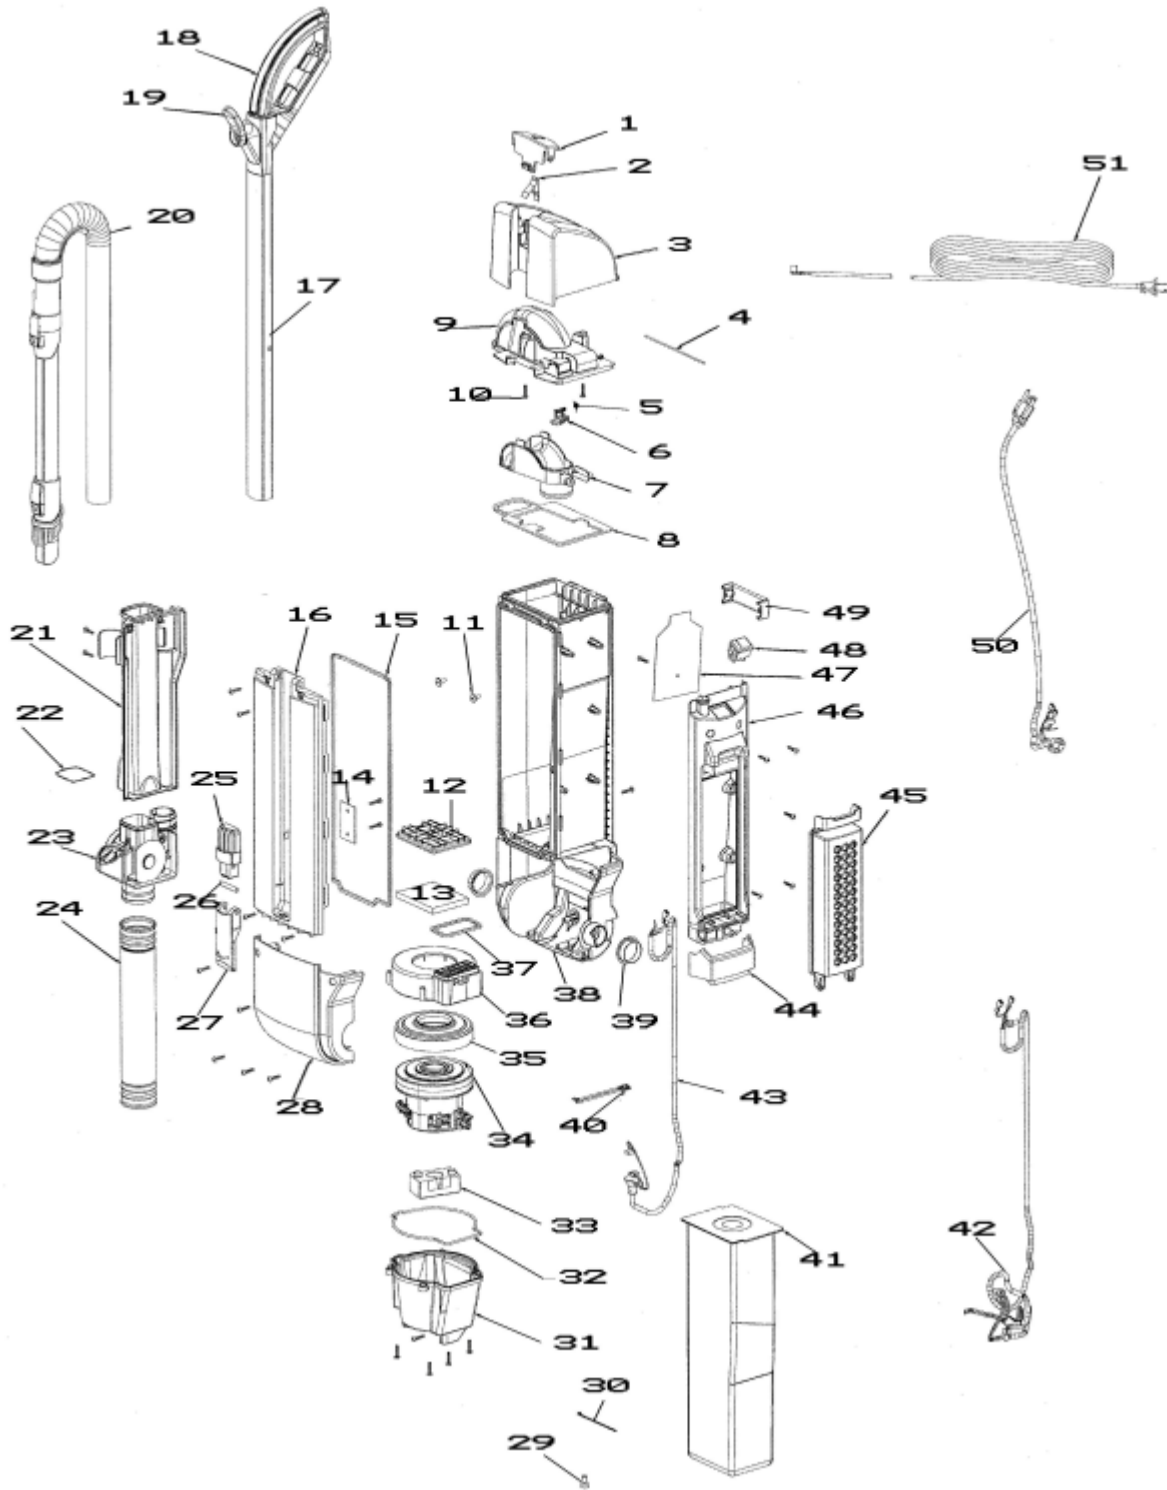

Body - SC9180A

Body - SC9180A

Ref #	Part	Description	Comments	Qty
1	77281-355N	LATCH - TOP COVER		
2	77528	SPRING - TOP COVER		
3	77273-308N	COVER - TOP		
4	77844	HINGE PIN - TOP COVER		
5	63867	SPRING PACKAGE		
6	77282-355N	LEVER - BAG IN PLACE		
7	77270-355N	INLET - BAG		
8	77274	GASKET - TOP COVER		
9	77271-355N	INLET - COVER		
10	53238-27	SCREW PKG		
11	60160	SCREW PKG 10 (55927 (NLA)		
12	77480-355N	GRILL - PRE-MOTOR FILTER		
13	77883	MEDIA - FILTER		
14	77495	CLAMP - PLATE		
15	77289	GASKET - FRONT COVER		
16	77267-308N	COVER - FRONT		
17	77290	TUBE - HANDLE		
18	63866	UPPER HANDLE ASSEMBLY		
19	77292-355N	QUICK CORD RELEASE		
20	63864	HOSE & WAND ASSY - CARTON		
21	77275-355N	DIRT TUBE		
22	78310	GASKET - DIRT TUBE		
23	77125	VALVE ASSEMBLY		
24	70051-380N	HOSE - CONNECTOR		
25	77284-355N	ADAPTER - LOWER CORD HOOK		
26	77529	SHAFT - CORD HOOK		
27	77283-355N	LOWER CORD HOOK		
28	77266-308N	COVER - MOTOR		
29	60192-1	WIRE SPLICE 5 (53214-2)		
30	46713-5	CABLE TIE (NLA)		
31	77285-313N	SHROUD - MOTOR		
32	77818	GASKET - MOTOR SHROUD		
33	77295A	GROMMET - SUCTION MOTOR		
34	63865	MOTOR ASSEMBLY - CARTONED		
35	77288-316N	GASKET - MOTOR CAN		
36	77287-119N	SHROUD - MOTOR COVER		
37	78129	GASKET - COVER MOTOR SHRO		
38	78261-1	REAR HOUSING ASSEMBLY		
39	77141-119N	BUSHING - NYLON		
40	39252-19	THERMOSTAT & TERMINAL ASS		
41	63262	BAG ASSY PACKAGE (A&H SEN		
42	77527	JUMPER CORD - UPPER		
43	77530	JUMPER WIRE - MOTOR		
44	77291-355N	COVER - HEPA SHROUD		
45	68910-4	HEPA FILTER (WASHABLE)- C		
46	77286-355N	SHROUD - HEPA		
47	78117	VULCANIZED PAPER		
48	77816-1	SWITCH - ROCKER		
49	77744-355N	HANDLE - CARRY REAR		
50	78295	SUPPLY CORD ASSEMBLY		
51	76224	CORD - EXTENSION		