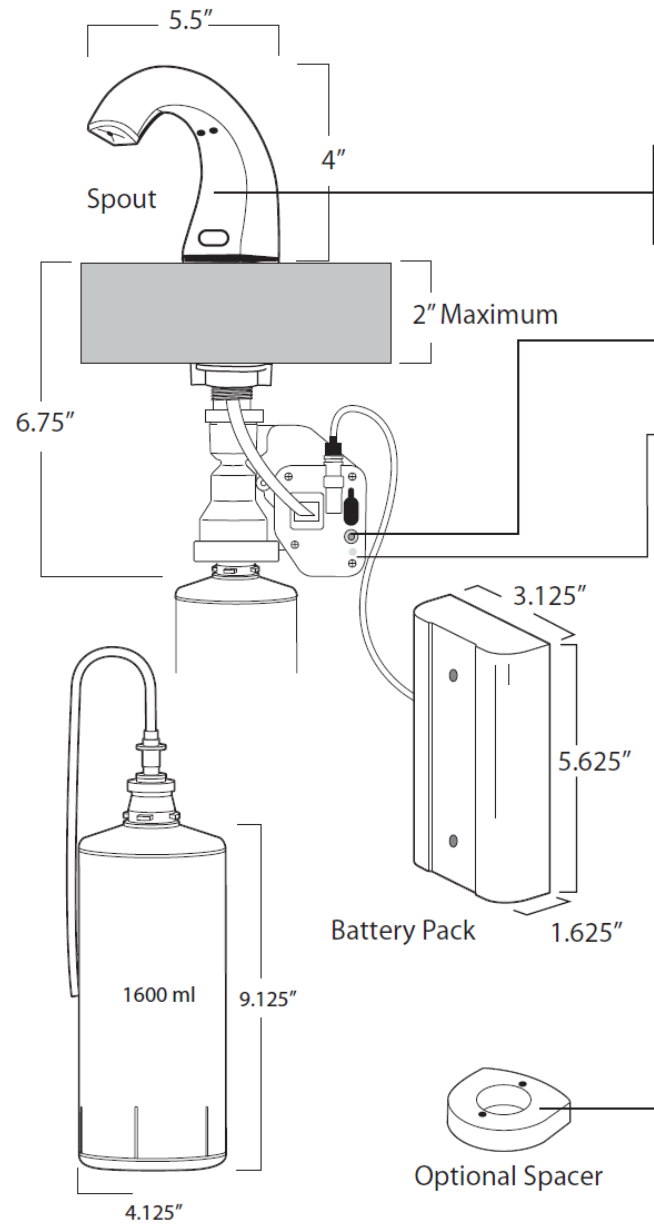

CTF Ultra™

Specifications

- Battery Indicator yellow light appears when battery is low
- Refill Indicator red light appears when soap is low
- Optional 800 ml (1000 hand washes) or 1600 ml (2000 hand washes) soap refill settings
- Refill Reset Button to push after replacing refill
If using the 1600 ml refill, you will need to move the switch from 1K to 2K mode.

- For use if the sink rim is 3/4" or greater