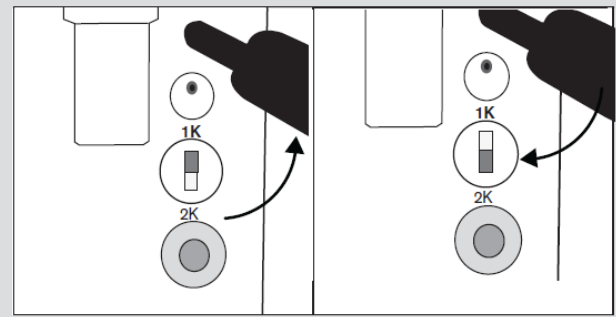

CTF Ultra™

Specifications

- Battery Indicator yellow light appears when battery is low
- Refill Indicator red light appears when soap is low
- Optional 800 ml (1000 hand washes) or 1600 ml (2000 hand washes) soap refill settings
- Refill Reset Button to push after replacing refill
If using the 1600 ml refill, you will need to move the switch from 1K to 2K mode.

- For use if the sink rim is 3/4" or greater