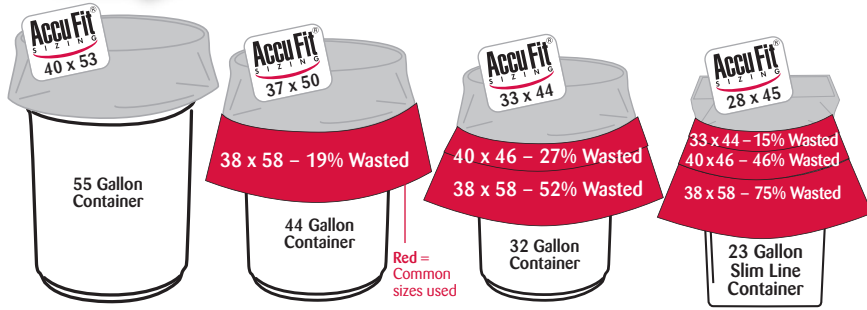

Quick Match

Wrong Bag + Wrong Trash Can = Wasted \$\$\$

Where Unsung Heroes Make It Happen™

CHECK IT OUT

AccuFit® Sizes!

Discover Savings!

Now there's no more guessing, no more wasted money, and no more wasted plastic.

- You don't pay for plastic you don't need
- The AccuFit® sizing won't let bag fall into the can
- Designed for the most common cans & applications
- No wasted plastic—contributing to source reduction

► Determine One of Two Plastic Types

Linear Low Density Bags (LLD)

Used for: **Rough or sharp objects**

These liners are very strong and more resistant to tearing, but handle lower load capacities than HD liners.

Suggested HD applications:

- Paper plate, paper cups, paper towels, office paper
- Grass, rags, smooth heavy objects
- Cans without sharp edges, food without sharp edges

► Choose Your Gauge

LLD Gauge

Light	.30 - .49 Mil	Small Cans
Medium	.50 - .60 Mil	Med. Cans
Heavy	.61 - .74 Mil	Large Cans
Extra Hvy	.75 - .80 Mil	
Super Tuf	.81 - 1.0 Mil	
Super Hvy	1.1 - 1.2 Mil	
XXH	1.3 - 1.9 Mil	
XXXH	2.0 - 3.0 Mil	