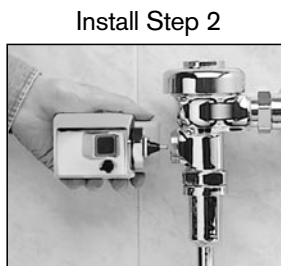

Install Step 2

Install AutoFlush®