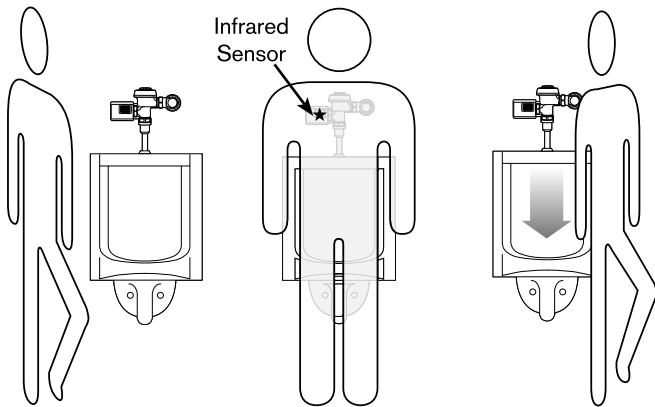

## Installation Time

Easy 2 minute installation. Water does not need to be shut off.

## Operation:

A) User Approaches

B) Object Lock Infrared Senses User

C) Fixture is Flushed as User Walks Away