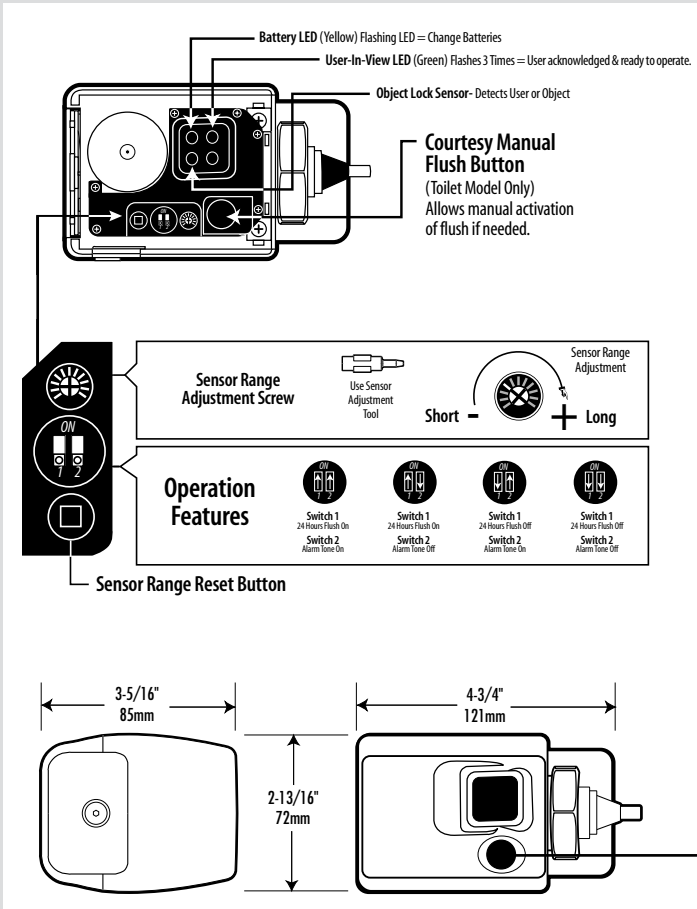

AutoFlush® Sidemount Specifications