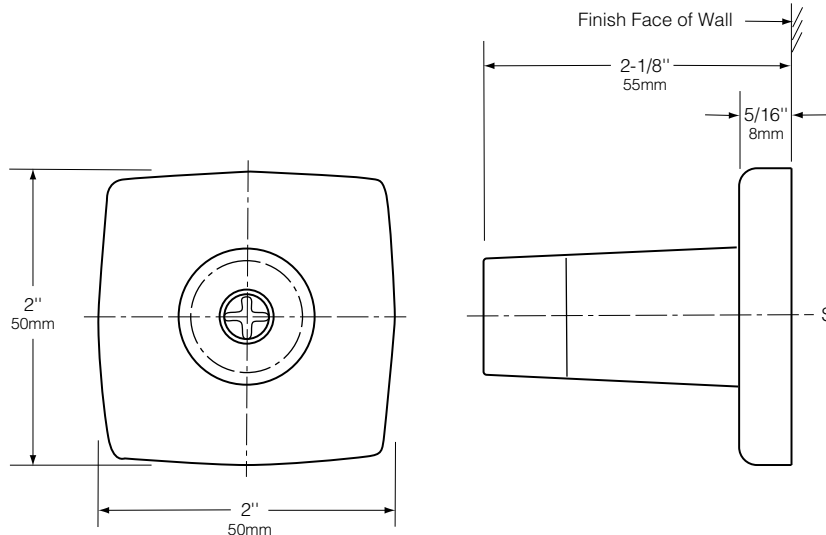

**BOBRICK****Technical Data****SURFACE-MOUNTED  
DOOR BUMPER****B-687  
B-6877**

Where Unsung Heroes Make It Happen™

800.647.2737

[NationalEW.com](http://NationalEW.com)**MATERIALS:****Post** — Black nylon.**Bumper** — Black neoprene.**Base** — 18-8 S, type-304, 22-gauge (0.8mm) stainless steel.**INSTALLATION:**

Mount unit on wall with sheet-metal screw furnished by manufacturer at point indicated by an S.

**SPECIFICATION:**

Surface-mounted door bumper shall have base constructed of type-304 stainless steel with bright polished finish. Unit shall be equipped with black neoprene bumper. Manufacturer's service and parts manual shall be provided to the building owner/manager upon request.

**Surface-Mounted Door Bumper shall be Model B-687 of Bobrick Washroom Equipment, Inc., Clifton Park, New York; Jackson, Tennessee; Los Angeles, California; Bobrick Washroom Equipment Company, Scarborough, Ontario; Bobrick Washroom Equipment Pty. Ltd., Australia; and Bobrick Washroom Equipment Limited, United Kingdom.**