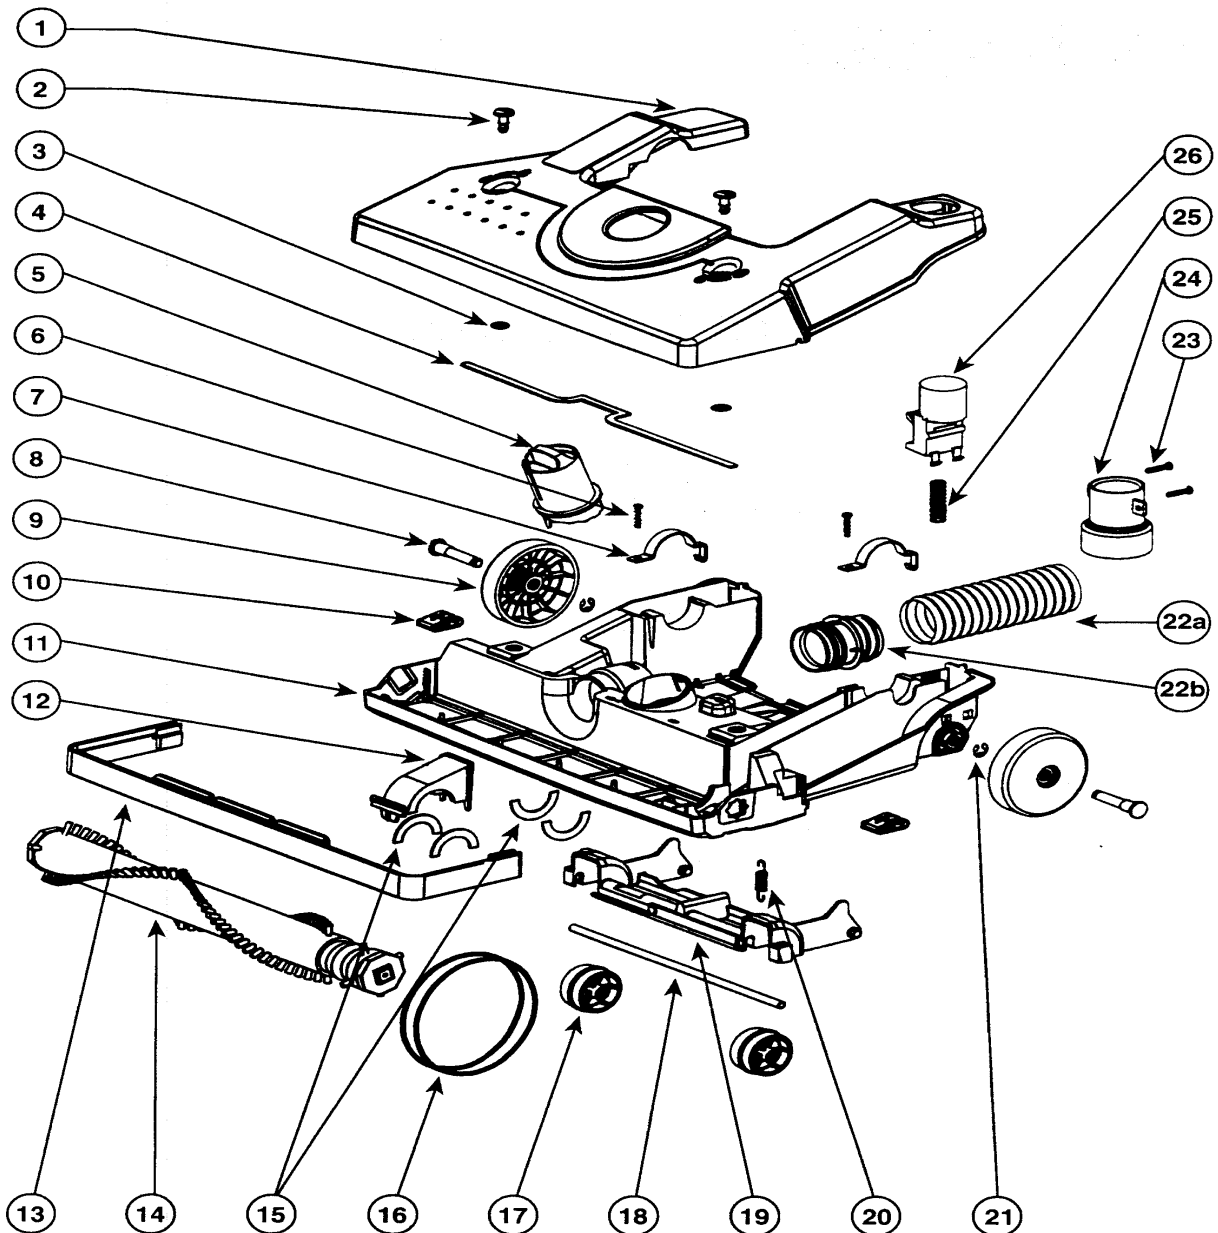

Where Unsung Heroes Make It Happen™

800.647.2737

[NationalEW.com](http://NationalEW.com)

Wholesale Parts Pricing

**SC4580AT-2**

ITEM#	PART#	DESCRIPTION
1.	60249-1	HOOD ASSEMBLY
2.	60940	FASTENER - pkg of 10
3.	60941	RETAINER - pkg of 10
4.	58506-3	GASKET - BASE
5.	27462C-288N	HEIGHT ADJUSTMENT KNOB
6.	53197-1	SCREW - pkg of 10
7.	38420-2	CLAMP
8.	38590	REAR AXLE
9.	39260A-288N	REAR WHEEL
10.	60939	RECEPTACLE - pkg of 10
11.	60938-1	BASE ASSEMBLY*
12.	54376-2	BELT CAP ASSEMBLY
13.	15591-288N	FURNITURE GUARD
14.	60909-3	DISTURBULATOR ASSEMBLY
15.	57569	GASKET - BELT CAP
16.	61120	BELT - pkg of 2
17.	39173A-119N	FRONT WHEEL
18.	58206-1	WHEEL AXLE
19.	14993C-119N	WHEEL CARRIAGE
20.	54943	SPRING - pkg of 10
21.	54432	RETAINING RING - pkg of 10
22a.	38479-4	COMPRESSION HOSE
22b.	28243A-316N	BASE ADAPTER
23.	53197-1	SCREW - pkg of 10
24.	27468D-119N	HOSE CUFF
25.	60133	COMPRESSION SPRING - pkg of 5
26.	27467A-288N	HANDLE RELEASE

\* INCLUDES ITEMS 3, 4 & 10

\*\* INCLUDES ITEM 10

**1-800-353-9991    VacShopusa.com    E-mail sales@VacShopUSA.Com**

**SC4580AT-2**

<b>ITEM#</b>	<b>PART#</b>	<b>DESCRIPTION</b>
1.	28051A-119N	HOSE ADAPTER
2.	61040-1	HOSE ASSEMBLY*
3.	39152A-333N	HOOK PLATE
4.	39231-2	HOSE STRAP
5.	60424	TELESCOPIC WAND ASSEMBLY
6.	37057A-3	HOSE COUPLING
7.	26708-119N	CREVICE TOOL
8.	38284-3	UPHOLSTERY NOZZLE ASSEMBLY
9.	60290-1	DUSTING BRUSH
10.	70124	HARDWARE PACKAGE
	70478A	OWNER'S GUIDE - not illustrated