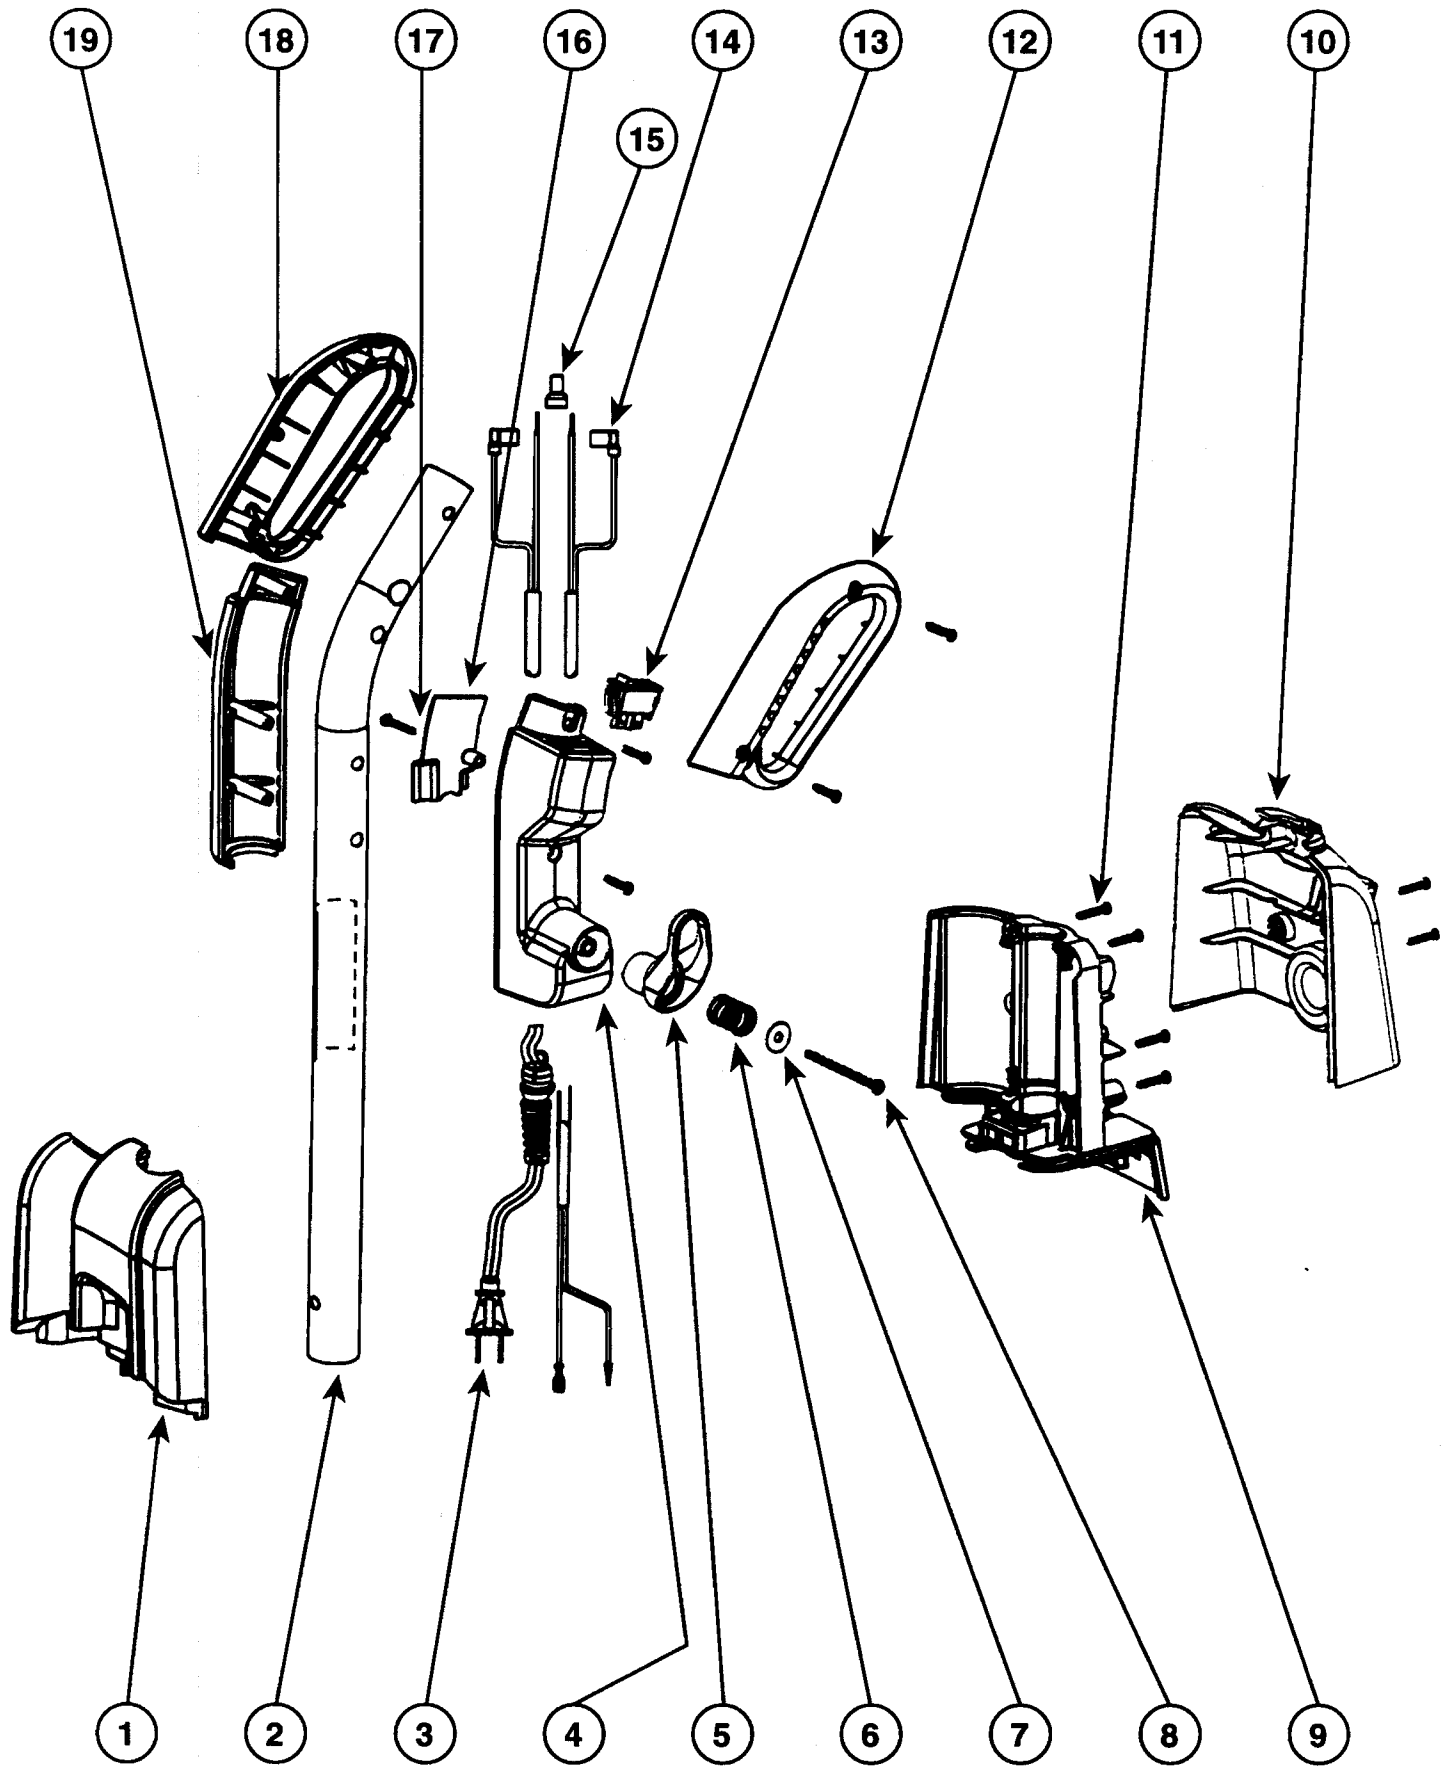

SC4580AT-2

ITEM#	PART#	DESCRIPTION
1.	70332-308N	FRONT HANDLE HOUSING
2.	15580	HANDLE
3.	38680-19	SUPPLY CORD ASSEMBLY
	58822	STRAIN RELIEF BUSHING
4.	02348-288N	SWITCH HOUSING - LEFT HAND
5.	28316-288N	CORD RETAINER
6.	60945	SPRING - pkg of 10
7.	60946	WASHER - pkg of 10
8.	53238-18	SCREW - pkg of 10
9.	15534A-119N	REAR HANDLE HOUSING
10.	15581-119N	HANDLE COVER
11.	53197-1	SCREW - pkg of 10
12.	15596-288N	GRIP - LEFT HANDLE
13.	28305	ROCKER SWITCH
14.	28011-2	UPPER CORD ASSEMBLY
15.	60192-1	SPLICE - pkg of 5
16.	59741-316N	WIRING SHIELD
17.	60947	SCREW - pkg of 10
18.	15597-288N	GRIP - RIGHT HANDLE
19.	02349-288N	SWITCH HOUSING - RIGHT HAND

1-800-353-9991   VacShopusa.com   E-mail sales@VacShopUSA.Com