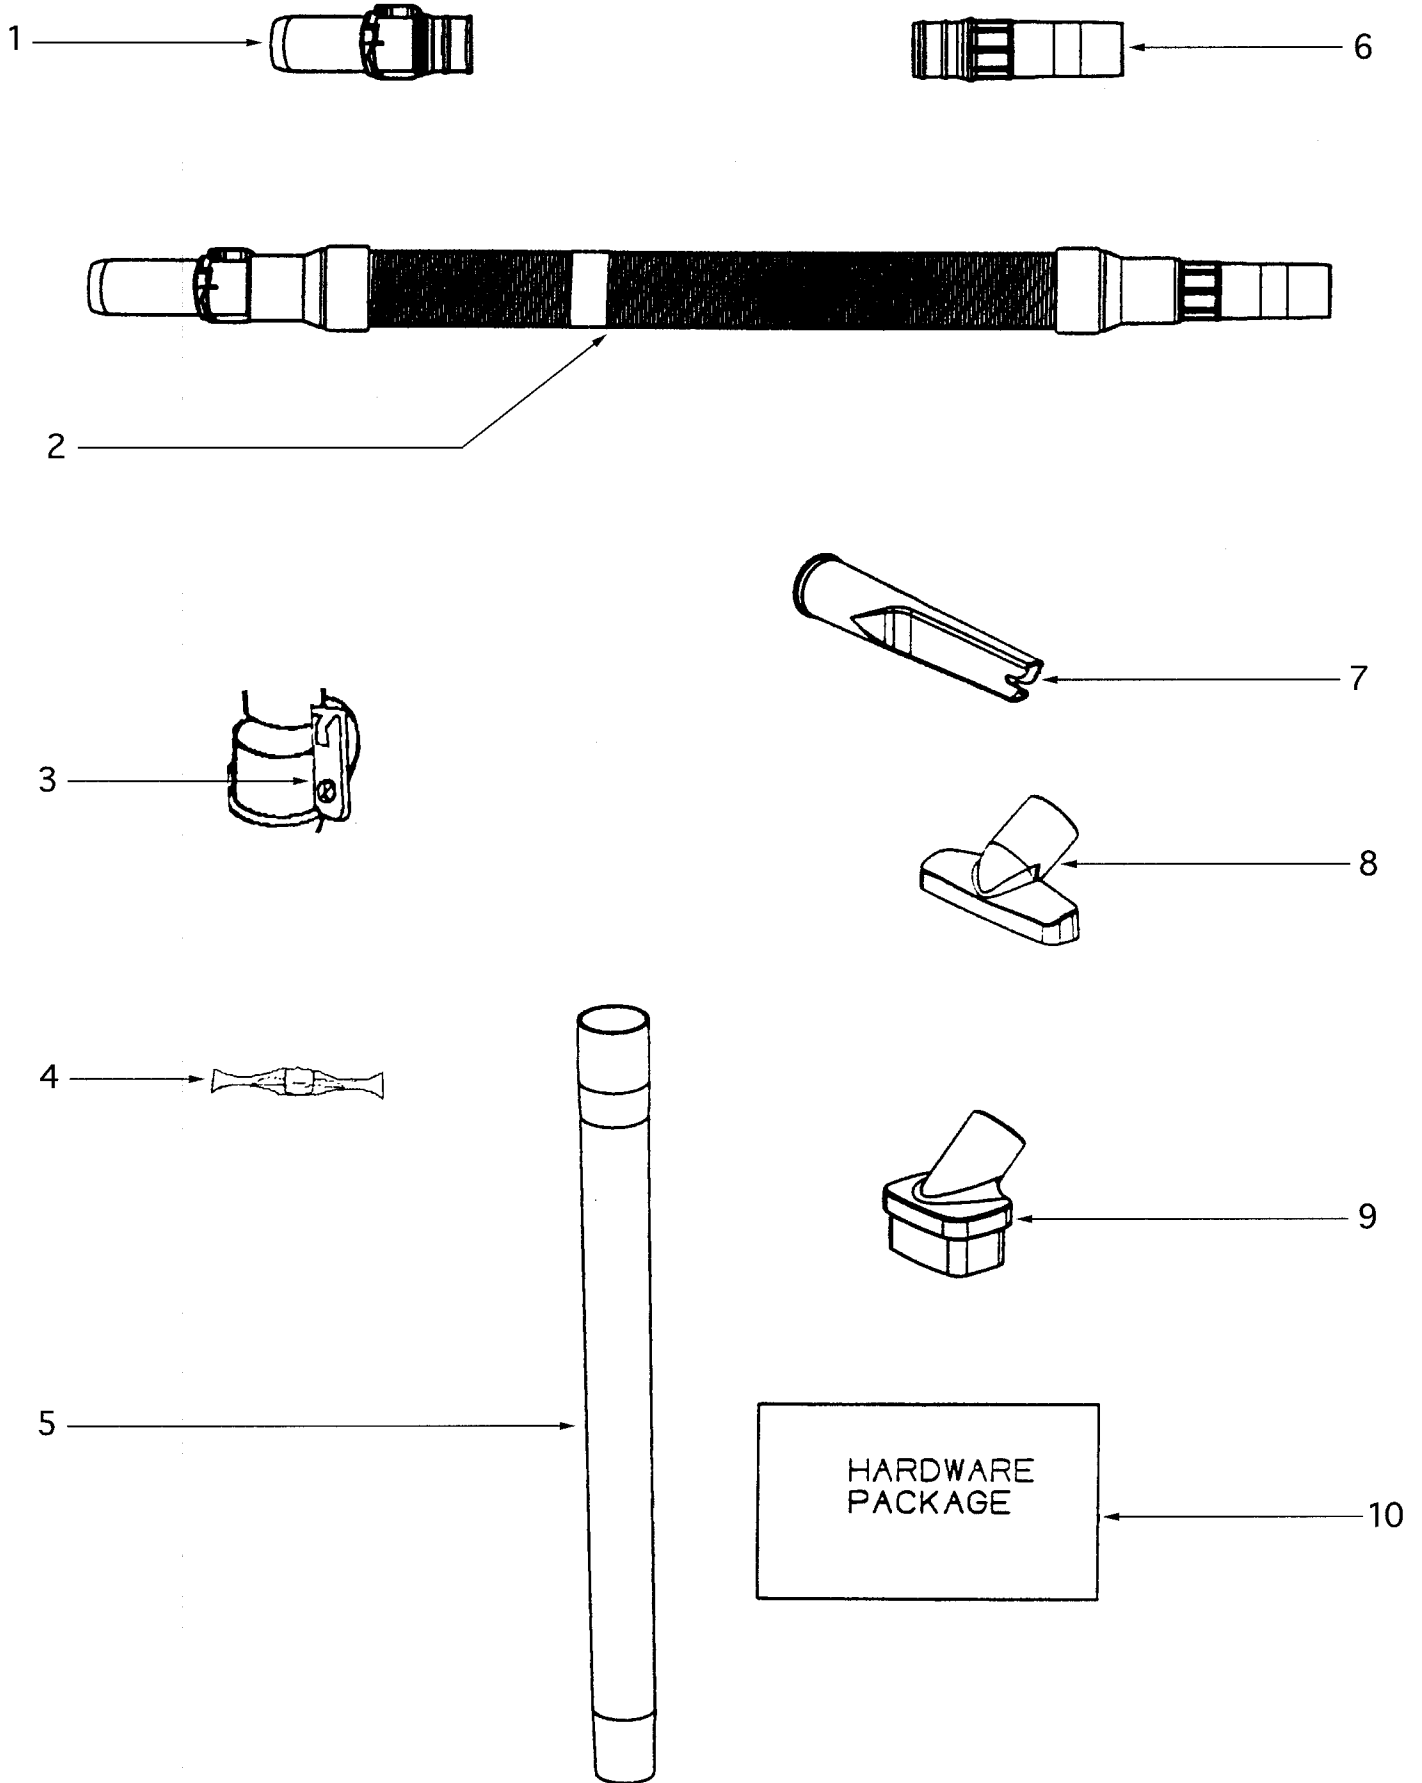

## SC4580AT-2

ITEM#	PART#	DESCRIPTION
1.	70332-308N	FRONT HANDLE HOUSING
2.	15580	HANDLE
3.	38680-19	SUPPLY CORD ASSEMBLY
	58822	STRAIN RELIEF BUSHING
4.	02348-288N	SWITCH HOUSING - LEFT HAND
5.	28316-288N	CORD RETAINER
6.	60945	SPRING - pkg of 10
7.	60946	WASHER - pkg of 10
8.	53238-18	SCREW - pkg of 10
9.	15534A-119N	REAR HANDLE HOUSING
10.	15581-119N	HANDLE COVER
11.	53197-1	SCREW - pkg of 10
12.	15596-288N	GRIP - LEFT HANDLE
13.	28305	ROCKER SWITCH
14.	28011-2	UPPER CORD ASSEMBLY
15.	60192-1	SPLICE - pkg of 5
16.	59741-316N	WIRING SHIELD
17.	60947	SCREW - pkg of 10
18.	15597-288N	GRIP - RIGHT HANDLE
19.	02349-288N	SWITCH HOUSING - RIGHT HAND

**1-800-353-9991    VacShopusa.com    E-mail sales@VacShopUSA.Com**

**SC4580AT-2**

<b>ITEM#</b>	<b>PART#</b>	<b>DESCRIPTION</b>
1.	60704-14	FRONT COVER
2.	60705-5	CYCLONE ASSEMBLY*
3.		LOWER CYCLONE with #2 only
4.	39219B-1	GASKET SHEET**
5.	28099B-333N	FILTER SCREEN
6.	02311A-333N	CYCLONE FUNNEL
	59852-1	FUNNEL GASKET - not illustrated
7.	60706-1	CYCLONIC CASSETTE ASSEMBLY
8.	28131-288N	DIRT CUP GRIP
9.	53197-1	SCREW - pkg of 10
10.	39219B-1	GASKET SHEET
11.	59595-1	CYCLONE GASKET
12.	59297-2SV	AIR DUCT GASKET
13.	53197-1	SCREW - pkg of 10
14.	28114-119N	FILTER FRAME
15.	60696	FILTER - pkg of 2

\* INCLUDES ITEMS 3, 4 & 10

\*\* INCLUDES ITEM 10

**1-800-353-9991    VacShopusa.com    E-mail sales@VacShopUSA.Com**

**SC4580AT-2**

<b>ITEM#</b>	<b>PART#</b>	<b>DESCRIPTION</b>
1.	28051A-119N	HOSE ADAPTER
2.	61040-1	HOSE ASSEMBLY*
3.	39152A-333N	HOOK PLATE
4.	39231-2	HOSE STRAP
5.	60424	TELESCOPIC WAND ASSEMBLY
6.	37057A-3	HOSE COUPLING
7.	26708-119N	CREVICE TOOL
8.	38284-3	UPHOLSTERY NOZZLE ASSEMBLY
9.	60290-1	DUSTING BRUSH
10.	70124	HARDWARE PACKAGE
	70478A	OWNER'S GUIDE - not illustrated