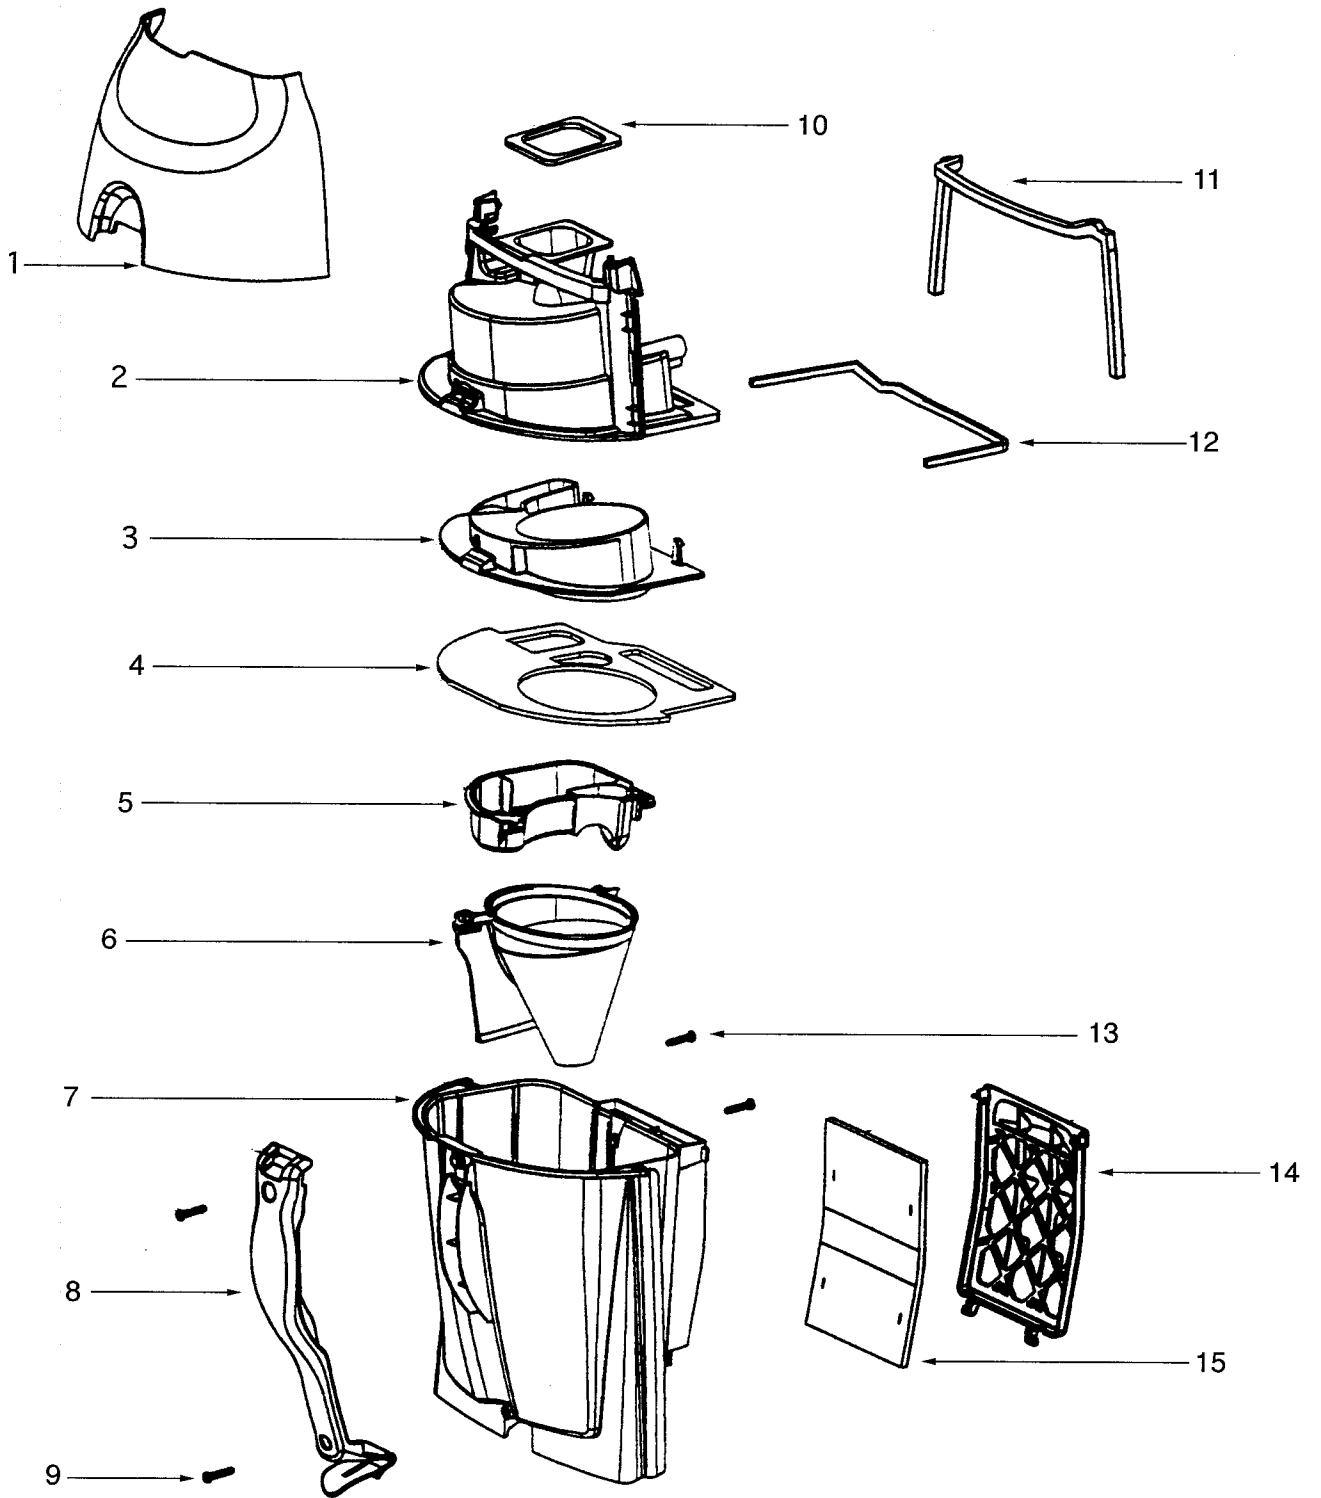

## SC4580AT-2

ITEM#	PART#	DESCRIPTION
1.	70332-308N	FRONT HANDLE HOUSING
2.	15580	HANDLE
3.	38680-19	SUPPLY CORD ASSEMBLY
	58822	STRAIN RELIEF BUSHING
4.	02348-288N	SWITCH HOUSING - LEFT HAND
5.	28316-288N	CORD RETAINER
6.	60945	SPRING - pkg of 10
7.	60946	WASHER - pkg of 10
8.	53238-18	SCREW - pkg of 10
9.	15534A-119N	REAR HANDLE HOUSING
10.	15581-119N	HANDLE COVER
11.	53197-1	SCREW - pkg of 10
12.	15596-288N	GRIP - LEFT HANDLE
13.	28305	ROCKER SWITCH
14.	28011-2	UPPER CORD ASSEMBLY
15.	60192-1	SPLICE - pkg of 5
16.	59741-316N	WIRING SHIELD
17.	60947	SCREW - pkg of 10
18.	15597-288N	GRIP - RIGHT HANDLE
19.	02349-288N	SWITCH HOUSING - RIGHT HAND

**1-800-353-9991    VacShopusa.com    E-mail sales@VacShopUSA.Com**

**SC4580AT-2**

<b>ITEM#</b>	<b>PART#</b>	<b>DESCRIPTION</b>
1.	60704-14	FRONT COVER
2.	60705-5	CYCLONE ASSEMBLY*
3.		LOWER CYCLONE with #2 only
4.	39219B-1	GASKET SHEET**
5.	28099B-333N	FILTER SCREEN
6.	02311A-333N	CYCLONE FUNNEL
	59852-1	FUNNEL GASKET - not illustrated
7.	60706-1	CYCLONIC CASSETTE ASSEMBLY
8.	28131-288N	DIRT CUP GRIP
9.	53197-1	SCREW - pkg of 10
10.	39219B-1	GASKET SHEET
11.	59595-1	CYCLONE GASKET
12.	59297-2SV	AIR DUCT GASKET
13.	53197-1	SCREW - pkg of 10
14.	28114-119N	FILTER FRAME
15.	60696	FILTER - pkg of 2