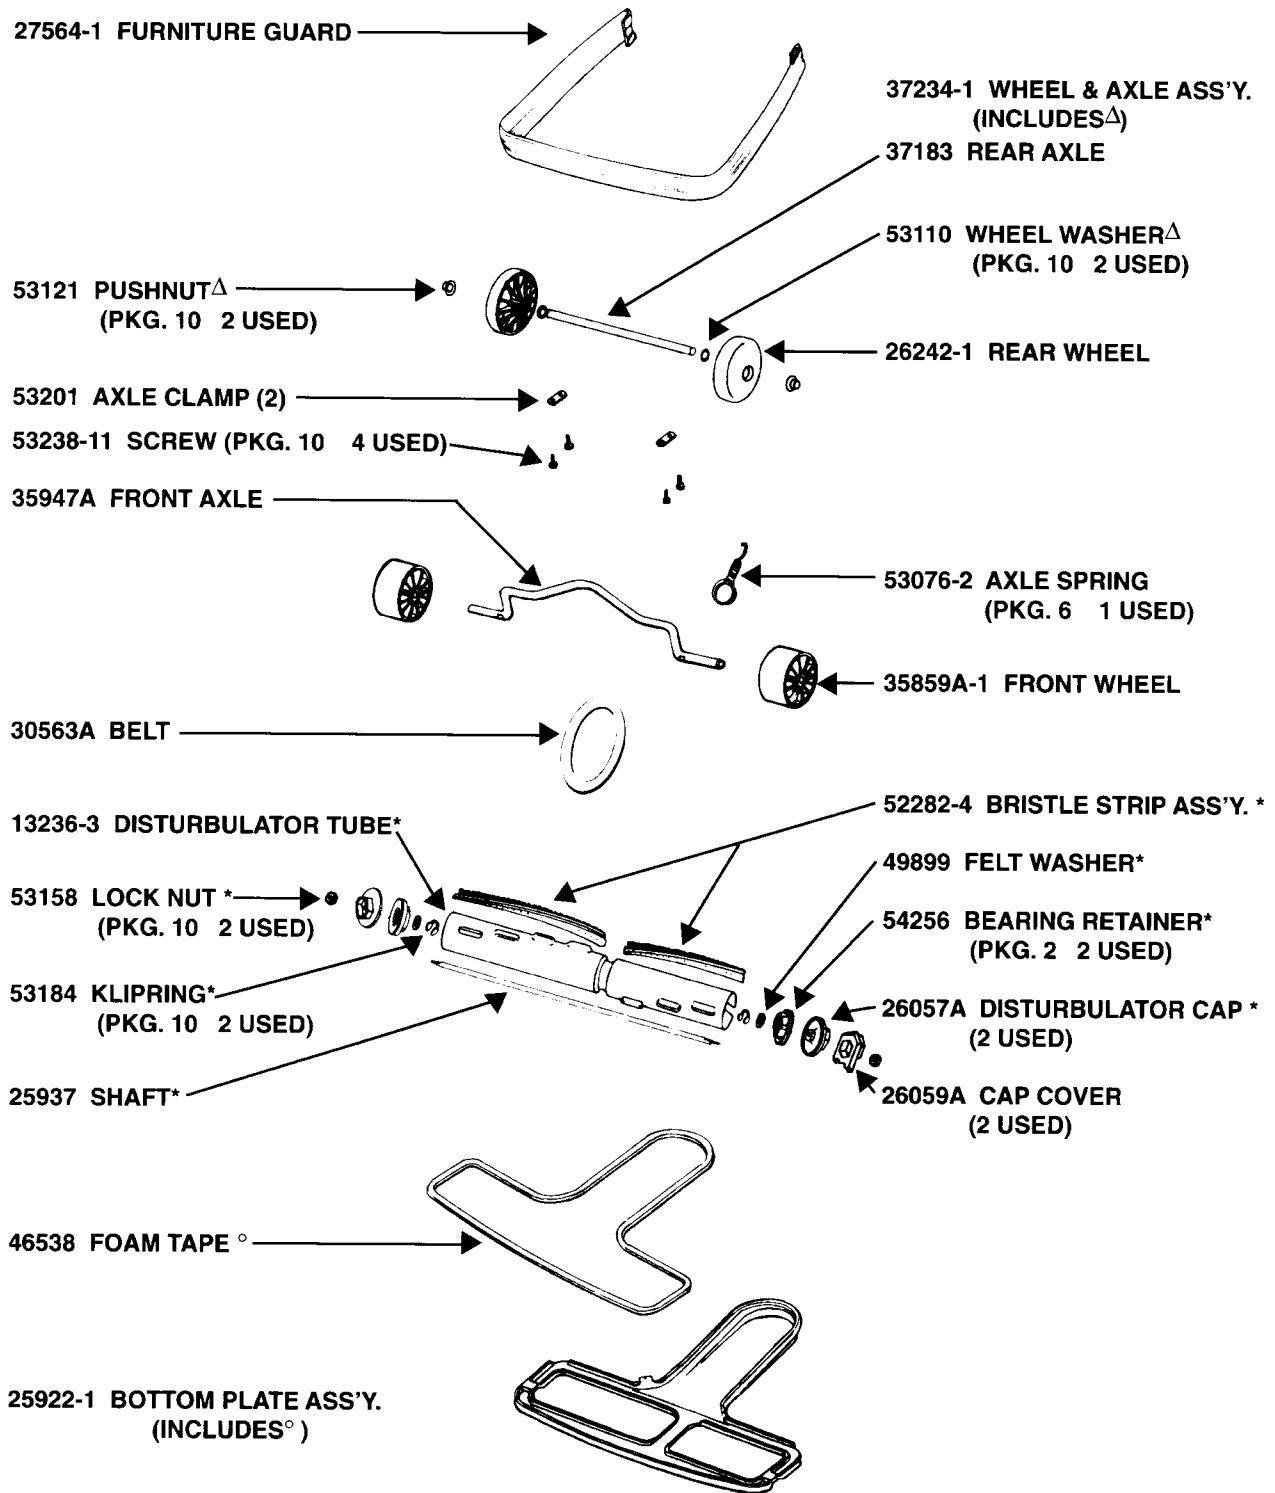

53213-4 NUT (PKG. 10 1 USED)

24834A-1 FOOT PEDAL →

53097 FOOT PEDAL SPRING (PKG. 5 1 USED) →

55296 WIRE & TERMINAL →

48820-1 GROUNDING WIRE ASS'Y →

53238-14 CLAMP SCREW (PKG. 10 4 USED) →

53140 CLAMP & SCREW ASS'Y. (PKG. 6 2 USED) →

53118 RIVET CAM (PKG. 10 2 USED)

53133 WASHER (PKG. 10 2 USED)

30517 MOTOR SEAL GASKET Δ →

13770-1 FAN CHAMBER COVER Δ →

53238-14 SCREW Δ (PKG. 10 2 USED) →

52334 FAN CHAMBER REPLACEMENT KIT (INCLUDES Δ)

NOTE
 PT. NO. 53270
 DISTURBULATOR ASS'Y.
 (INCLUDES*)

54352-11 MOTOR ASSEMBLY

53138

~~53158~~ RETAINER SCREW
(PKG. 10 3 USED)

20217E RETAINER ASSEMBLY

53213-4 HEX NUT
(PKG. 10 4 USED)

53222-3 LOCKWASHER
(PKG. 10 2 USED)

53219-2 BRUSH SCREW
(PKG. 10 2 USED)

30478 MOTOR BRUSH ASSEMBLY (2)

46713-1 TIE FASTENER

53142 ORLO THD. SCREW
(PKG. 10 2 USED)

53188-1 WASHER
(PKG. 10 1 USED)

53148 FAN WASHER
(PKG. 10 1 USED)

12988 FAN

53148 FAN WASHER
(PKG. 10 1 USED)

37012-2 PULLEY

800-353-9991 VacshopUSA.com e-mail sales@VacshopUSA.com