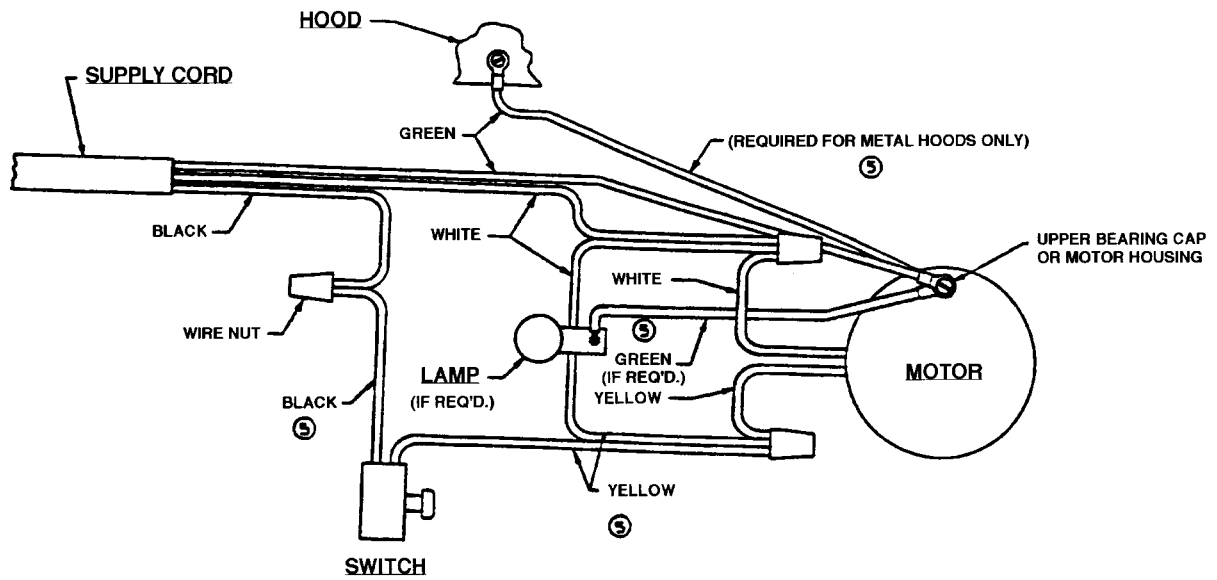

38495 SPRING

38183-1 HANDLE SOCKET ASS'Y.

53198-1 SCREW & NUT ASS'Y.
(PKG. 6 1 USED)

53238-13 SCREW
(PKG. 10 2 USED)

53213-5 NUT
(PKG. 10 2 USED)

36439 HDLE. SOCKET SHIELD

53145 BOLT
(PKG. 10 2 USED)

800-353-9991 VacshopUSA.com e-mail sales@VacshopUSA.com