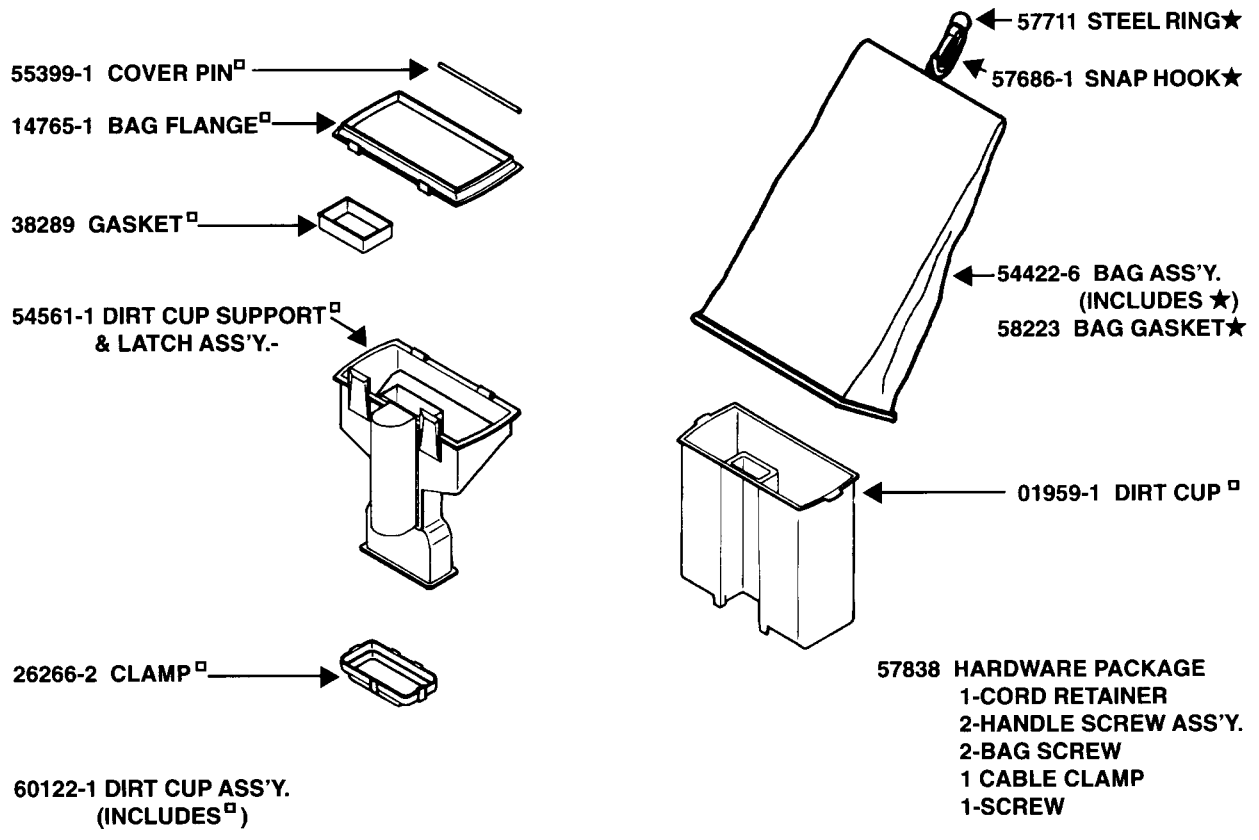

38495 SPRING

38183-1 HANDLE SOCKET ASS'Y.

53198-1 SCREW & NUT ASS'Y.
(PKG. 6 1 USED)

53238-13 SCREW
(PKG. 10 2 USED)

53213-5 NUT
(PKG. 10 2 USED)

36439 HDLE. SOCKET SHIELD

53145 BOLT
(PKG. 10 2 USED)

800-353-9991 VacshopUSA.com e-mail sales@VacshopUSA.com

36575 WIRING DIAGRAM