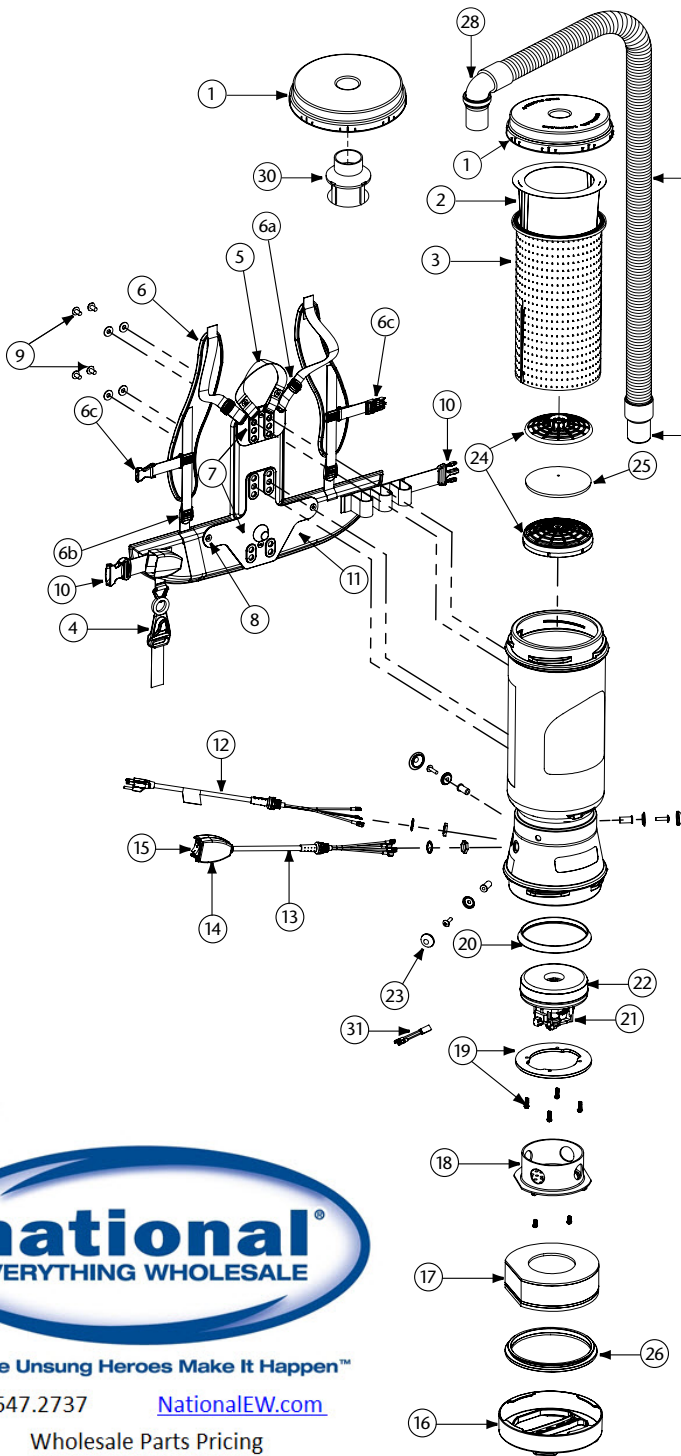

MEGAVAC PARTS

No.	Product Name	Qty	List Price
1	100320 Twist Cap (Black)	1 ea.	\$ 32.48
2	100331 698 Sq. In. Intercept Micro Filter	10/pk	20.39
3	100565 Micro Cloth Filter	1 ea.	28.19
4	102604 Schulte Cord Holder	1 ea.	8.35
5	101737 Carry Handle w/Rivet and Washer Set	1 set	8.13
6	100356 Shoulder Strap Assembly (includes: #6a, 6b, 6c)	1 set	16.24
6a	100358 Shoulder Strap Plastic Adjustment Buckle (Top)	1 ea.	.94
6b	100357 Shoulder Strap Plastic Adjustment Buckle (Bottom)	1 ea.	.94
6c	103627 Sternum Strap Buckles (Latch and Keeper)	1 set	2.00
7	105046 Backplate (includes: #8)	1 ea.	24.99
8	100375 Barrel Nut Connection Set for Backplate (Replacement)	1 set	5.62
9	100374 Backplate Connection Set: 4 Screws w/Washers, Stand Offs	1 set	12.49
10	106719 Waist Belt Keeper and Latch	1 ea.	11.32
11	100359 Waist Belt (includes: #10)	1 ea.	37.47
	100354 Strap Assembly Complete (includes: #6, 11)	1 set	49.97
	103166 Backplate System Complete (includes: #5, 6, 7, 9, 11)	1 set	62.46
12	100641 Power Cord (18" 14/3) Assembly	1 set	18.12
13	101610 Switch Cord Assembly (includes: #14,15)	1 set	34.98
	101714 Switch Cord w/Crimps	1 ea.	15.50
14	101472 Switch Box w/Velcro and New Lamb Switch	1 set	22.48
15	106066 On/Off Switch (must use with #106287)	1 ea.	6.80
	106287 Switch Box w/Velcro and Screws	1 ea.	16.77
16	105070 Bottom Twist Cap (Black)	1 ea.	37.47
17	100597 Sound Muffler	1 ea.	22.99
18	105044 Motor Shroud Cover w/Screws	1 set	21.41
19	100335 Motor Compression Ring w/Screws	1 set	10.62
	100378 Compression Ring Screw Set: 4 Screws	1 set	2.81
20	100014 Tetraseal	1 ea.	11.25
21	105164 Carbon Brush Set for MegaVac Motor (Domel Motor)	1 set	19.98
	101720 Carbon Brush Set for MegaVac Motor (Ametek Motor)	1 set	19.98
22	105162 Motor/Fan (120V) w/Crimps for MegaVac	1 set	112.42
	100379 Motor Ground and Wire Clamp Set w/Screws	1 set	5.62
	100380 Motor Crimp Set: 4 Female, 4 Male, Ground Crimp Connector	1 set	9.99
23	100368 Motor Mounting System Set: 3 Well Nuts, 3 Bolts, 3 Washers, 3 Covers	1 set	12.49
24	100030 Dome Filter w/Foam Media	1 ea.	7.50
25	100343 Foam Filter Media for Dome Filter	1 ea.	1.26
	101220 High Filtration Disk (optional)	2/pk	10.09
26	104998 Bottom Twist Cap Gasket	1 ea.	8.74
27	103048 Static-Dissipating Hose w/Cuffs (Black)	1 ea.	23.74
28	101928 Replacement Double Swivel Elbow Cuff (Black)	1 ea.	8.63
29	100694 Replacement Swivel Cuff (Black) 1 1/2"	1 ea.	5.13
30	101543 Filter Guard (Optional)	1 ea.	9.02
31	103476 Thermal Protector	1 ea.	13.70
	101678 50' Extension Cord (Not Shown)	1 ea.	31.05