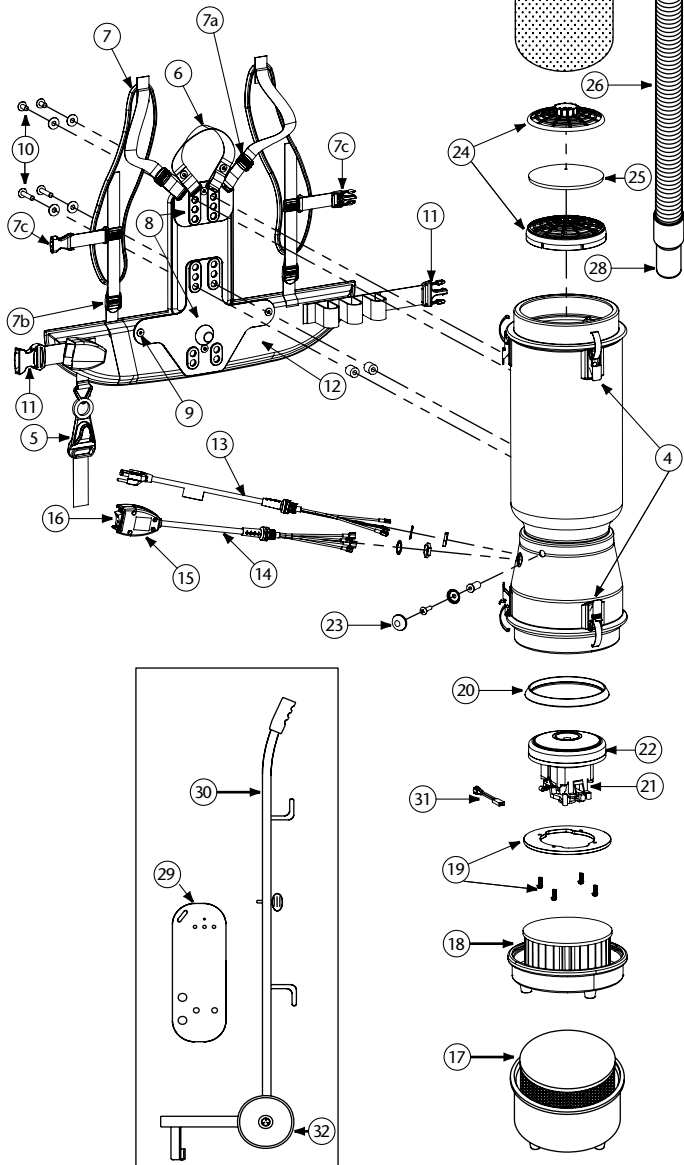

Where Unsung Heroes Make It Happen™

800.647.2737

NationalEW.com

Wholesale Parts Pricing

No.	Product Name	Qty	List Price
1	104276 Latch Cap w/Cuff (Black)	1 ea.	\$ 36.85
2	100291 698 Sq. In. Intercept Micro Filter	10/pk	30.49
3	100565 Micro Cloth Filter	1 ea.	28.19
4	100286 Top or Bottom Cap Latch Set: 3 Latches, 3 Locks w/6 Fastening Rivets, 6 Washers	1 set	27.00
5	102604 Schulte Cord Holder	1 ea.	8.35
6	101737 Carry Handle w/Rivet and Washer Set	1 set	8.13
7	100356 Shoulder Strap Assembly (includes: #7a, 7b, 7c)	1 set	16.24
7a	100358 Shoulder Strap Plastic Adjustment (Top)	1 ea.	.94
7b	100357 Shoulder Strap Plastic Adjustment (Bottom)	1 ea.	.94
7c	103627 Sternum Strap Buckles (Latch and Keeper)	1 set	2.00
8	105046 Backplate (includes: #9)	1 ea.	24.99
9	100375 Barrel Nut Connection Set for Backplate (Replacement)	1 set	5.62
10	100374 Backplate Connection Set: 4 Screws w/Washers, Stand Offs	1 set	12.49
11	106719 Waist Belt Keeper and Latch	1 ea.	11.32
12	100359 Waist Belt (includes: #11)	1 ea.	37.47
	100354 Strap Assembly Complete (includes: #7, 12)	1 set	49.97
	103166 Backplate System Complete (includes: #6, 7, 8, 10, 12)	1 set	62.46
13	100641 Power Cord (18" 14/3) Assembly Complete	1 set	18.12
	100299 15' Cart power Supply Cord Complete w/Crimps (100279, 100282)	1 set	39.99
14	101610 Switch Cord Assembly 120V (includes: #14, 15, 16)	1 set	34.98
	101714 Switch Cord w/Crimps	1 ea.	15.50
	101716 18" Switch Cord Assembly Complete 120V	1 set	37.47
15	101472 Switch Box w/Velcro and New Lamb Switch	1 set	22.48
	101718 Switch Box w/Belt Clip (for cart) (100279, 100282)	1 set	24.99
	106287 Switch Box w/Velcro and Screws	1 ea.	16.77
16	106066 On/Off Switch (must use with #106287)	1 ea.	6.80
17	104275 ULPA Filter Assembly Complete w/Bottom Cap (100280, 100282)	1 set	299.50
18	104274 HEPA Filter Assembly Complete w/Bottom Cap (100277, 100279)	1 set	231.09
19	100335 Motor Compression Ring w/Screws	1 set	10.62
	100378 Compression Ring Screw Set: 4 Screws	1 set	2.81
20	100014 Tetraseal	1 ea.	11.25
21	105697 Carbon Brush Set (Domel Motor)	1 set	19.98
	100424 Carbon Brush Set (Ametek Motor) (116311-00)	1 set	16.24
	106904 Carbon Brush Set (Ametek Motor) (122157-00)	1 set	19.98
22	100422 Motor/Fan (120 V) w/Crimps (Ametek Motor)	1 ea.	72.45
	100380 Motor Crimp Set: 4 female, 4 Male and a Ground Crimp Connector	1 set	9.99
	100379 Motor Ground, Wire Clamp Set w/Screws	1 set	5.62
23	100368 Motor Mounting System Set: 3 Well Nuts, 3 Bolts, 3 Washers, 3 Covers	1 set	12.49
24	100030 Dome Filter w/Foam Media	1 ea.	7.50
25	100343 Foam Filter Media for Dome Filter	1 ea.	1.26
26	103048 Static-Dissipating Hose w/Cuffs (Black)	1 ea.	23.74
27	101928 Replacement Double Swivel Elbow Cuff (Black)	1 ea.	8.63
28	100694 Replacement Swivel Cuff (Black) 1 1/2"	1 ea.	5.13
29	100718 Cart Plate for Cart Assembly	1 ea.	20.61
30	100287 LineVac Cart Assembly Complete	1 set	226.00
31	103476 Thermal Protector	1 ea.	13.70
32	100965 Cart Wheel (each)	1 ea.	16.59
	101678 50' Extension Cord (Not Shown)	1 ea.	31.05